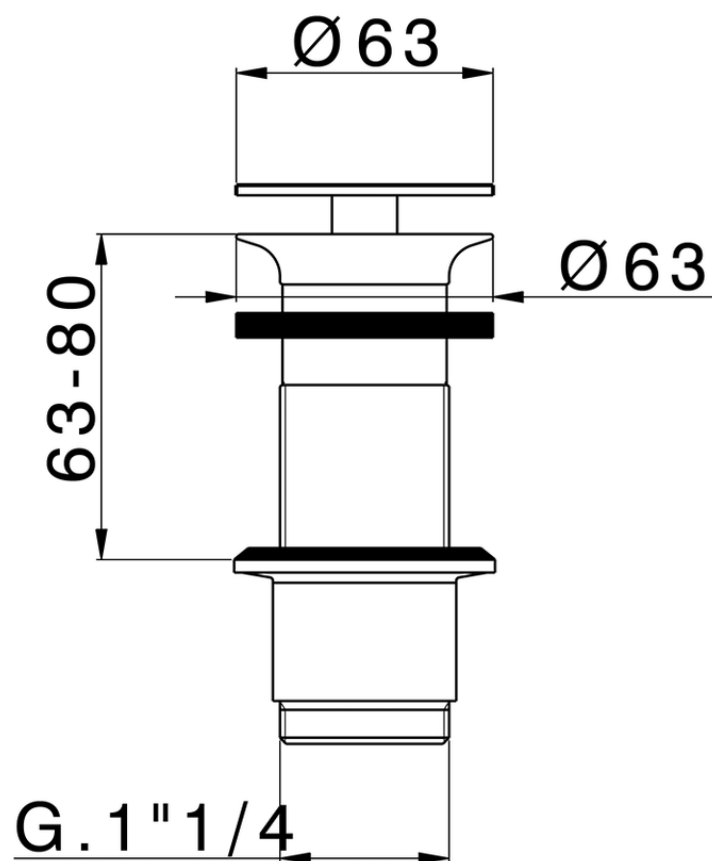

1 1/4 waste for basin mixer COMPONENTS_ZA001613

ZA001613

<https://en.cisal.it/11-4-waste-for-basin-mixer-components-za001613>

2026-06-14