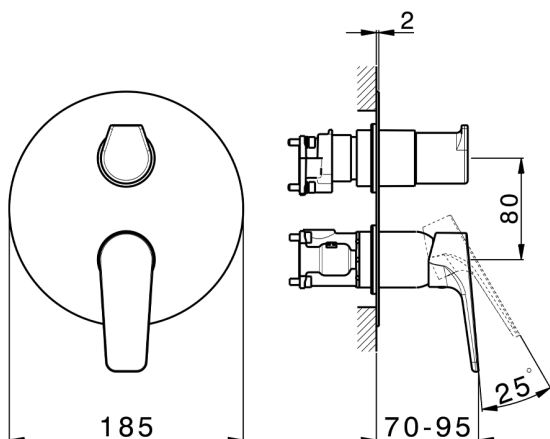

Exposed part for Single Lever One Box Valve ONE BOX_RK0BM030

MODEL **RK0BM030**

Exposed part for Single Lever One Box Valve, with 2-3 outlet diverter, Minimum depth of installation: 67 mm, without concealed part, for items ZA00B030-ZA00B031

AVAILABLE FINISHINGS

-  **21** 21 Chrome
-  **2F** 2F Brushed Nickel
-  **40** 40 Matt Black

CHARACTERISTICS

Cartridge Spare Parts **ZZ97179000**

35 mm Cartridge

Exposed part for Single Lever One Box Valve ONE BOX_RK0BM030

RK0BM030

<https://en.cisal.it/exposed-part-for-single-lever-one-box-valve-one-box-rk0bm030>

2025-01-06