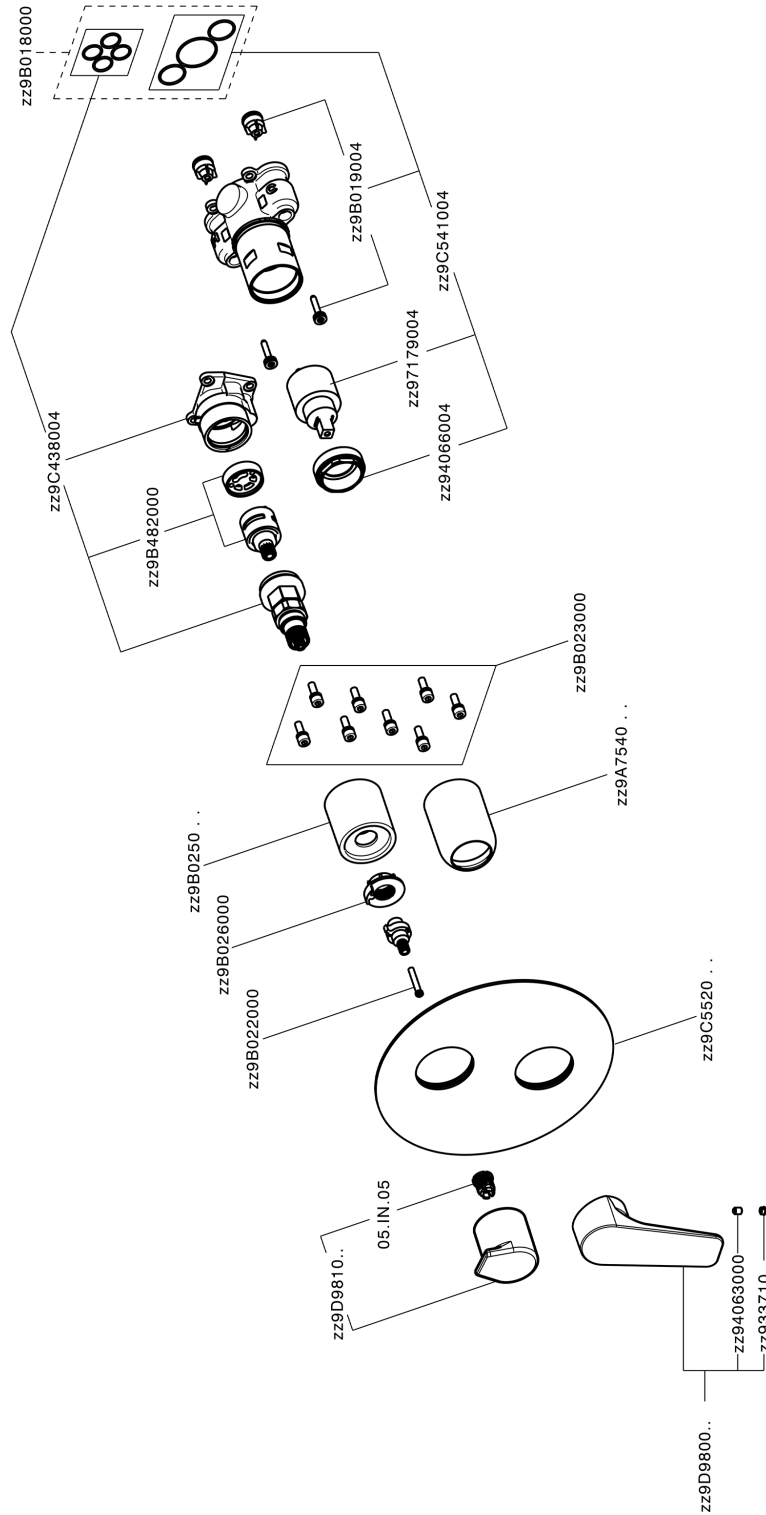

Exposed part for Single Lever One Box Valve ONE BOX_RK0BM030

MODEL **RK0BM030**

Exposed part for Single Lever One Box Valve, with 2-3 outlet diverter, Minimum depth of installation: 67 mm, without concealed part, for items ZA00B030-ZA00B031

AVAILABLE FINISHINGS

-  **21** 21 Chrome
-  **2F** 2F Brushed Nickel
-  **40** 40 Matt Black

CHARACTERISTICS

Cartridge Spare Parts **ZZ97179000**

35 mm Cartridge

Exposed part for Single Lever One Box Valve ONE BOX_RK0BM030

RK0BM030

<https://en.cisal.it/exposed-part-for-single-lever-one-box-valve-one-box-rk0bm030>

2025-01-06