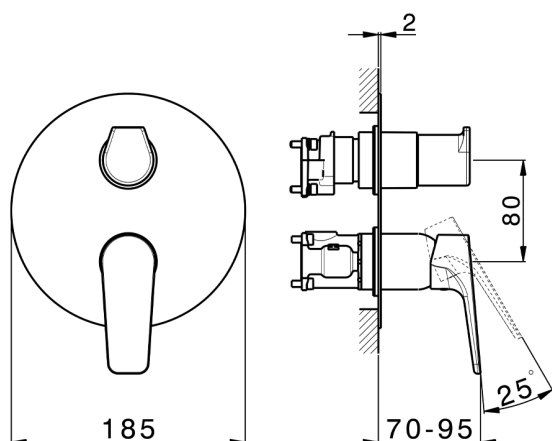

Exposed part for Single Lever One Box Valve ONE BOX_RK0BM030

MODEL **RK0BM030**

Exposed part for Single Lever One Box Valve, with 2-3 outlet diverter, Minimum depth of installation: 67 mm, without concealed part, for items ZA00B030-ZA00B031

AVAILABLE FINISHINGS

-  **21** 21 Chrome
-  **2F** 2F Brushed Nickel
-  **40** 40 Matt Black

CHARACTERISTICS

Cartridge Spare Parts **ZZ97179000**

35 mm Cartridge

Exposed part for Single Lever One Box Valve ONE BOX_RK0BM030

RK0BM030

<https://en.cisal.it/exposed-part-for-single-lever-one-box-valve-one-box-rk0bm030>

2025-01-04