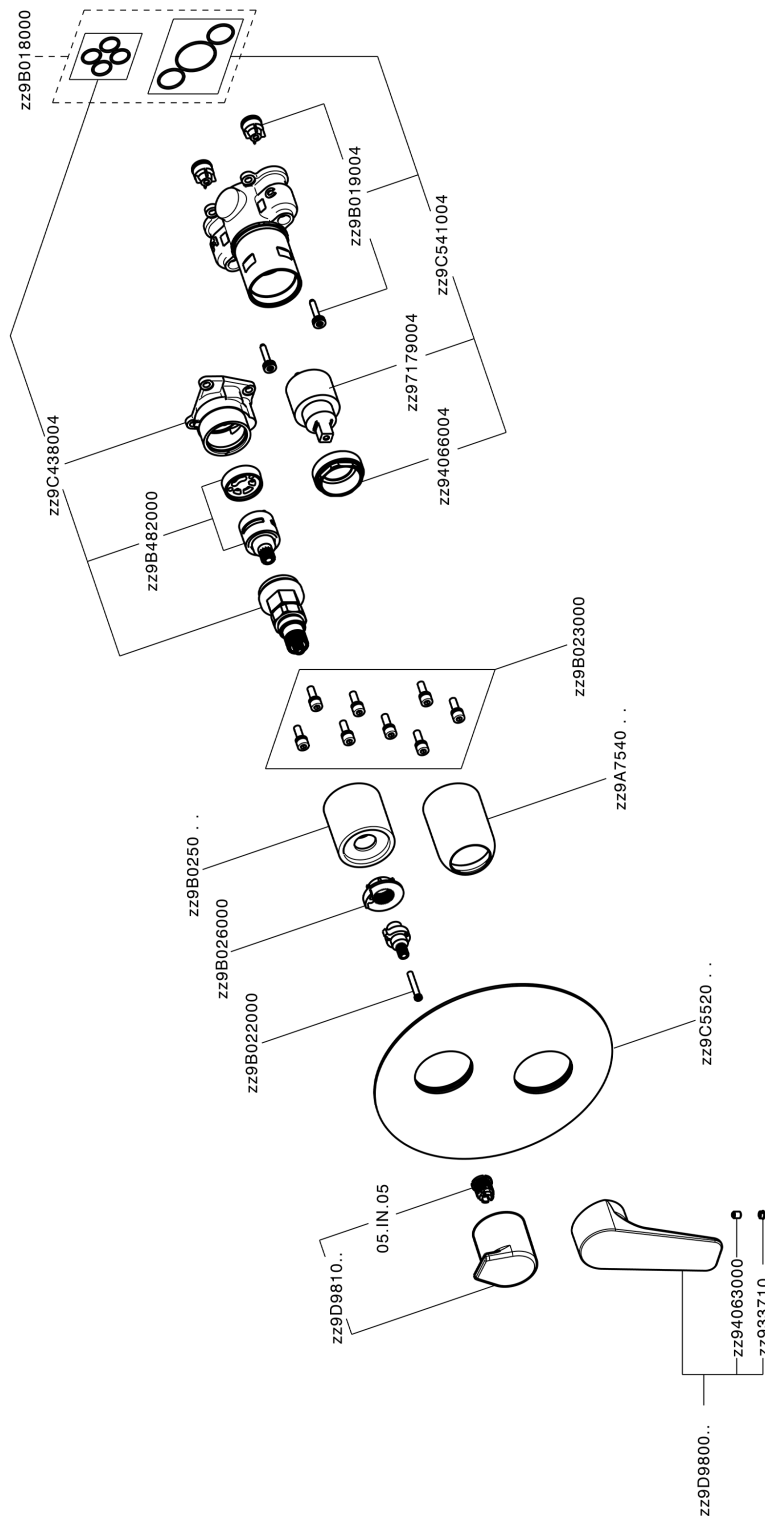

Exposed part for Single Lever One Box Valve ONE BOX_RK0BM030

MODEL **RK0BM030**

Exposed part for Single Lever One Box Valve, with 2-3 outlet diverter, Minimum depth of installation: 67 mm, without concealed part, for items ZA00B030-ZA00B031

AVAILABLE FINISHINGS

-  **21** 21 Chrome
-  **2F** 2F Brushed Nickel
-  **40** 40 Matt Black

CHARACTERISTICS

Cartridge Spare Parts **ZZ97179000**

35 mm Cartridge

Exposed part for Single Lever One Box Valve ONE BOX_RK0BM030

RK0BM030

<https://en.cisal.it/exposed-part-for-single-lever-one-box-valve-one-box-rk0bm030>

2025-01-04