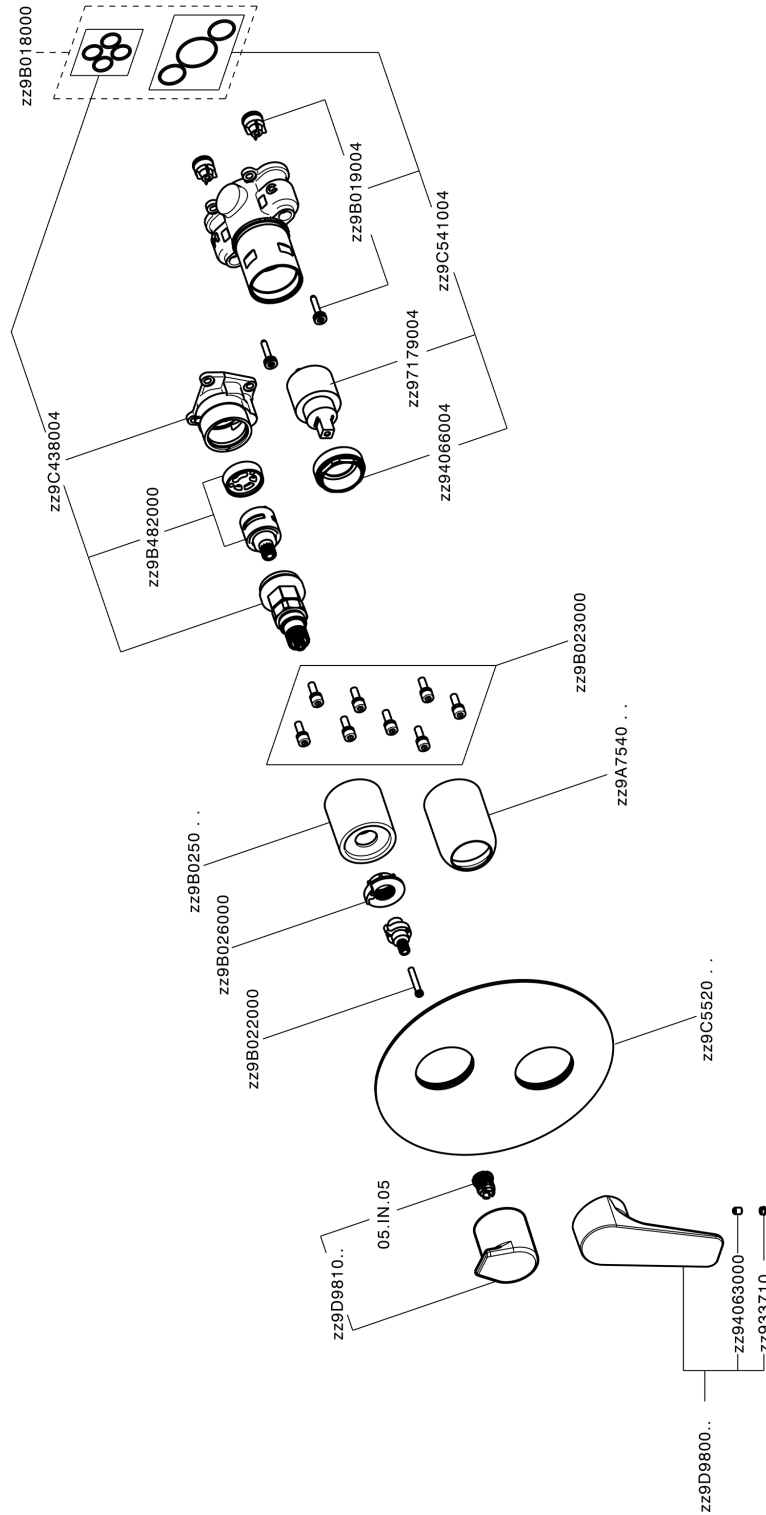

## Exposed part for Single Lever One Box Valve ONE BOX\_RK0BM030

MODEL **RK0BM030**

Exposed part for Single Lever One Box Valve, with 2-3 outlet diverter, Minimum depth of installation: 67 mm, without concealed part, for items ZA00B030-ZA00B031

### AVAILABLE FINISHINGS

-  **21** 21 Chrome
-  **2F** 2F Brushed Nickel
-  **40** 40 Matt Black

### CHARACTERISTICS

Cartridge Spare Parts **ZZ97179000**

**35 mm Cartridge**

## Exposed part for Single Lever One Box Valve ONE BOX\_RK0BM030

RK0BM030

<https://en.cisal.it/exposed-part-for-single-lever-one-box-valve-one-box-rk0bm030>

2025-01-06