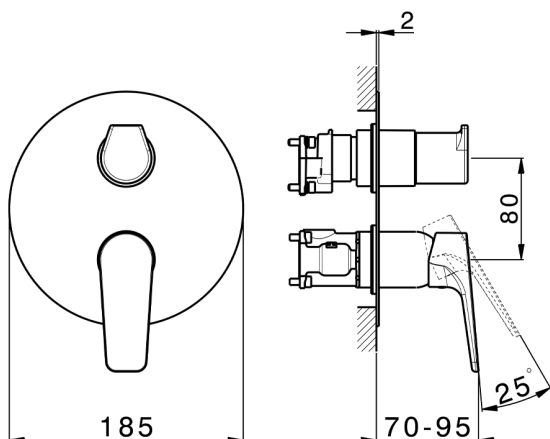

## Exposed part for Single Lever One Box Valve ONE BOX\_RK0BM030

MODEL **RK0BM030**

Exposed part for Single Lever One Box Valve, with 2-3 outlet diverter, Minimum depth of installation: 67 mm, without concealed part, for items ZA00B030-ZA00B031

### CHARACTERISTICS

Cartridge Spare Parts **ZZ97179000**

**35 mm Cartridge**