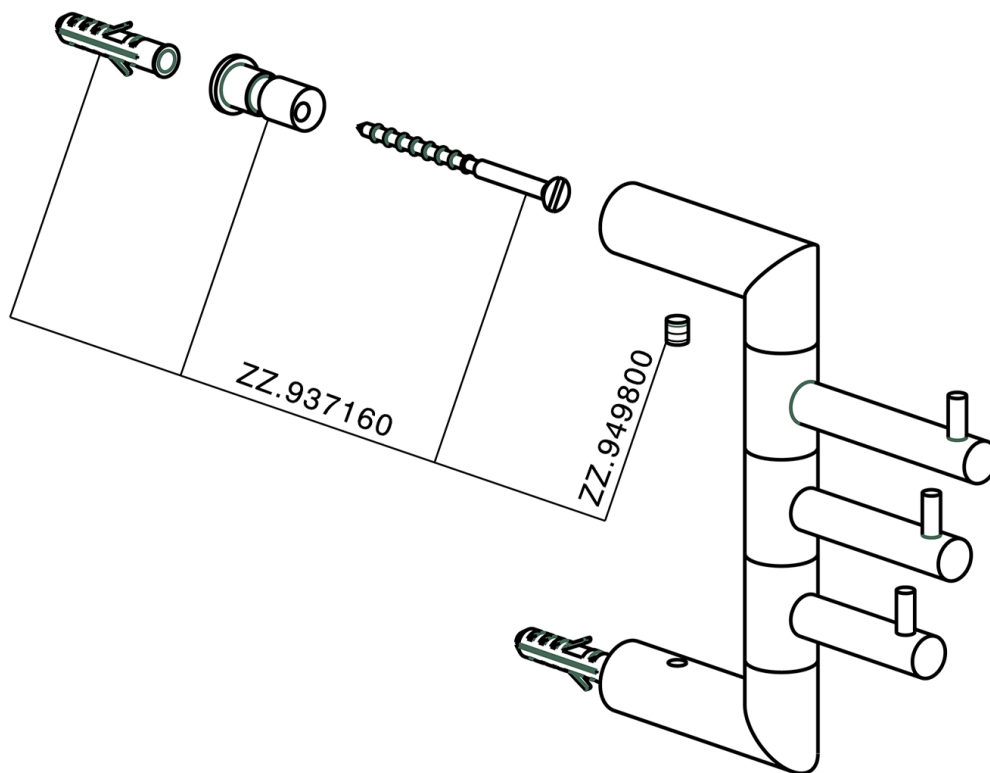

Multiple hooks BATHROOM ACCESSORIES_SY090700

MODEL **SY090700**

Multiple hooks

AVAILABLE FINISHINGS

-  **21** 21 Chrome
-  **2B** 2B Polished Nickel
-  **2F** 2F Brushed Nickel
-  **2P** 2P Rose Gold
-  **2Q** 2Q Black Titanium
-  **40** 40 Matt Black
-  **4Q** 4Q Matt White

CHARACTERISTICS

Multiple hooks BATHROOM ACCESSORIES_SY090700

SY090700

<https://en.cisal.it/multiple-hooks-bathroom-accessories-sy090700>

2024-12-22