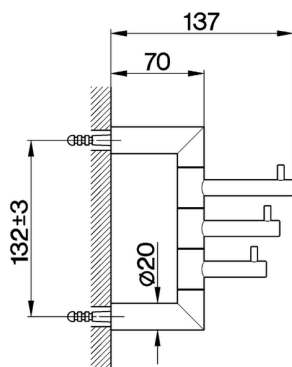

## Multiple hooks BATHROOM ACCESSORIES\_SY090700

MODEL **SY090700**

Multiple hooks

AVAILABLE FINISHINGS

-  **21** 21 Chrome
-  **2B** 2B Polished Nickel
-  **2F** 2F Brushed Nickel
-  **2P** 2P Rose Gold
-  **2Q** 2Q Black Titanium
-  **40** 40 Matt Black
-  **4Q** 4Q Matt White