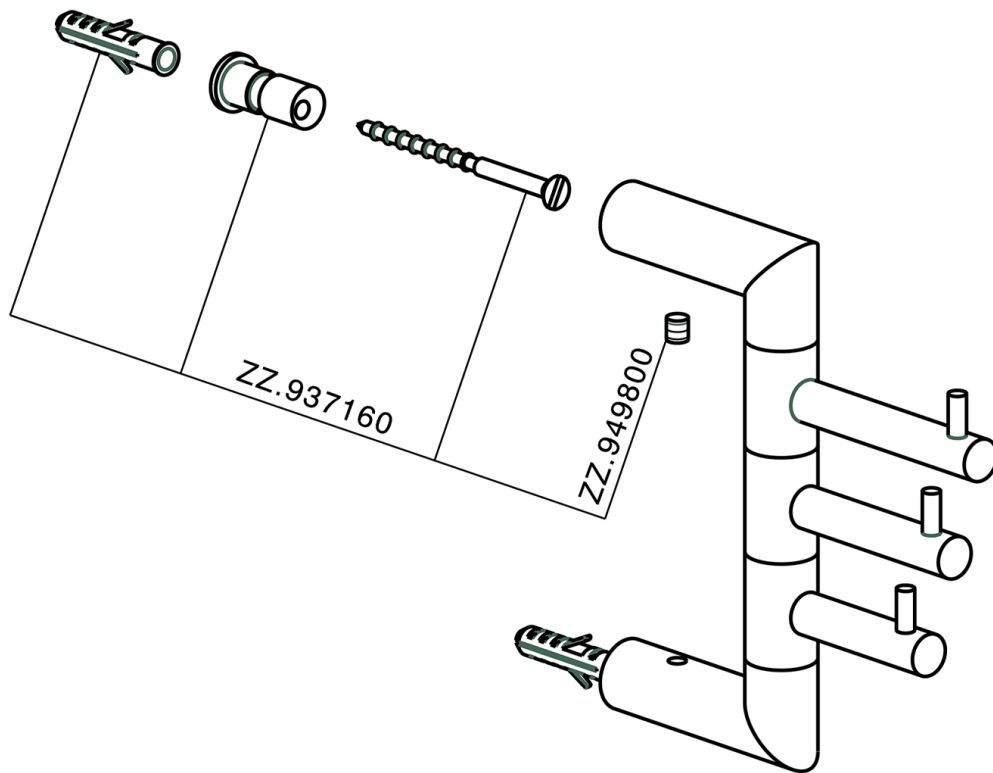

Multiple hooks BATHROOM ACCESSORIES_SY090700

SY090700

<https://en.cisal.it/multiple-hooks-bathroom-accessories-sy090700>

2024-12-22