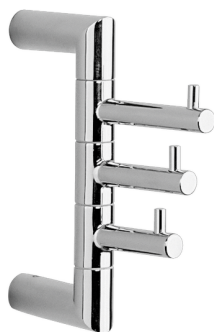

## Multiple hooks BATHROOM ACCESSORIES\_SY090700

MODEL **SY090700**

Multiple hooks

AVAILABLE FINISHINGS

-  **21** 21 Chrome
-  **2B** 2B Polished Nickel
-  **2F** 2F Brushed Nickel
-  **2P** 2P Rose Gold
-  **2Q** 2Q Black Titanium
-  **40** 40 Matt Black
-  **4Q** 4Q Matt White

## Multiple hooks BATHROOM ACCESSORIES\_SY090700

SY090700

<https://en.cisal.it/multiple-hooks-bathroom-accessories-sy090700>

2024-12-22