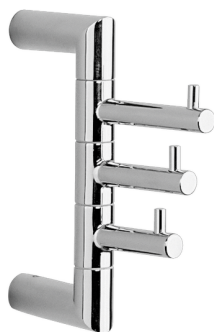

Multiple hooks BATHROOM ACCESSORIES_SY090700

MODEL **SY090700**

Multiple hooks

AVAILABLE FINISHINGS

-  **21** 21 Chrome
-  **2B** 2B Polished Nickel
-  **2F** 2F Brushed Nickel
-  **2P** 2P Rose Gold
-  **2Q** 2Q Black Titanium
-  **40** 40 Matt Black
-  **4Q** 4Q Matt White

CHARACTERISTICS

Multiple hooks BATHROOM ACCESSORIES_SY090700

SY090700

<https://en.cisal.it/multiple-hooks-bathroom-accessories-sy090700>

2025-01-05