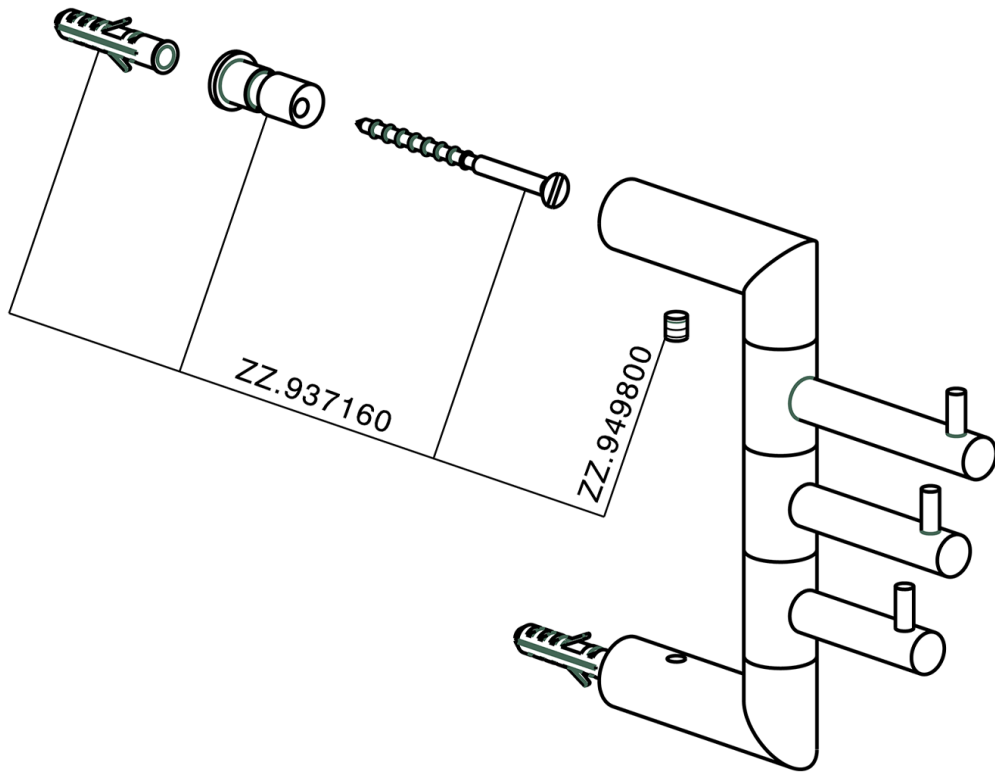

Multiple hooks BATHROOM ACCESSORIES_SY090700

MODEL **SY090700**

Multiple hooks

AVAILABLE FINISHINGS

-  **21** 21 Chrome
-  **2B** 2B Polished Nickel
-  **2F** 2F Brushed Nickel
-  **2P** 2P Rose Gold
-  **2Q** 2Q Black Titanium
-  **40** 40 Matt Black
-  **4Q** 4Q Matt White

CHARACTERISTICS

Multiple hooks BATHROOM ACCESSORIES_SY090700

SY090700

<https://en.cisal.it/multiple-hooks-bathroom-accessories-sy090700>

2025-01-05