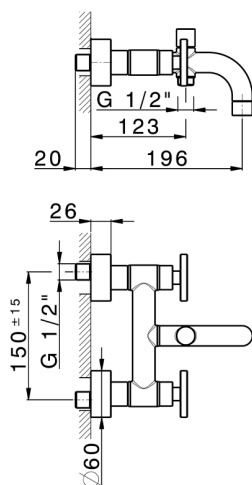

CHARACTERISTICS

2026-04-29