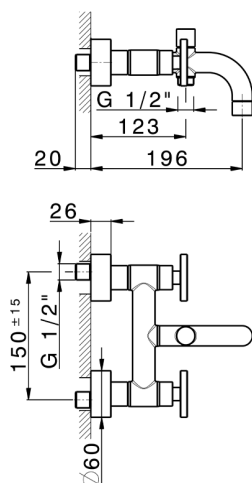

Bath mixer GRACE_MN000130

MODEL **MN000130**

Bath mixer, without shower set, 1/2" M flexible connection

AVAILABLE FINISHINGS

- **21** 21 Chrome
- **2F** 2F Brushed Nickel
- **2W** 2W Brushed Gold
- **5H** 5H Dark Brass Brushed
- **5L** 5L Brushed Black Titanium
- **6T** 6T Chrome/Matt Black

CHARACTERISTICS

2026-05-19