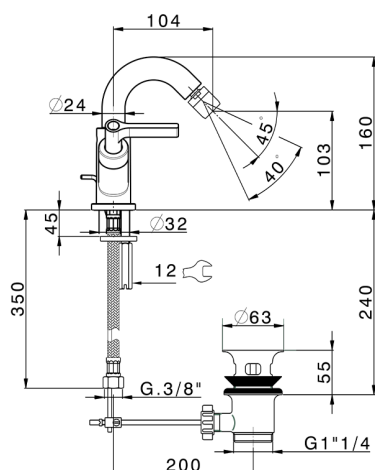

## Bidet mixer GRACE\_GL000550

MODEL **GL000550**

Bidet mixer, with automatic 1"1/4 automatic pop-up waste, G.3/8" stainless steel flexible hoses