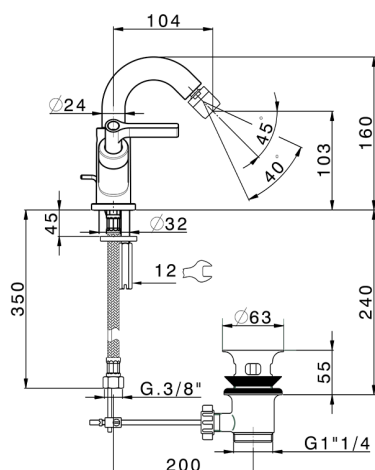

Bidet mixer GRACE_GL000550

MODEL **GL000550**

Bidet mixer, with automatic 1"1/4 automatic pop-up waste, G.3/8" stainless steel flexible hoses

AVAILABLE FINISHINGS

-  **21** 21 Chrome
-  **2F** 2F Brushed Nickel
-  **2W** 2W Brushed Gold
-  **5H** 5H Dark Brass Brushed
-  **5L** 5L Brushed Black Titanium
-  **6T** 6T Chrome/Matt Black