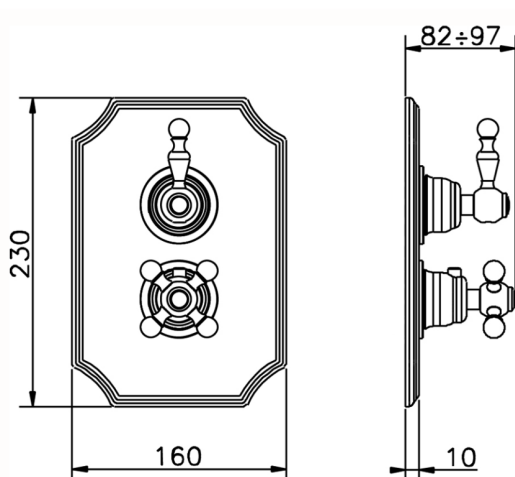

Exposed part for 1-outlet con.thermo.shower valve ARCANA CERAMIC_AC007280

MODEL **AC007280**

Exposed part for 1-outlet con.thermo.shower valve, stopvalve, without concealed part, for items ZA007281

AVAILABLE FINISHINGS

-  **21** 21 Chrome
-  **24** 24 Gold
-  **26** 26 Old Copper
-  **27** 27 Old Bronze
-  **2A** 2A Satin Brushed Nickel

CHARACTERISTICS

Installation **Concealed**
 Required concealed parts **ZA007281**

Thermostatic