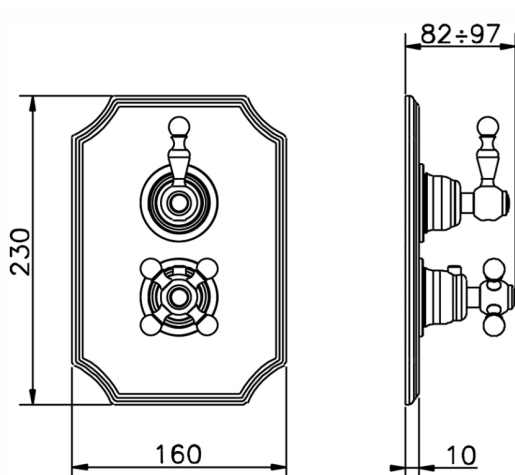

Exposed part for 1-outlet con.thermo.shower valve ARCANA CERAMIC_AC007280

MODEL **AC007280**

Exposed part for 1-outlet con.thermo.shower valve, stopvalve, without concealed part, for items ZA007281

AVAILABLE FINISHINGS

- **21** 21 Chrome
- **24** 24 Gold
- **26** 26 Old Copper
- **27** 27 Old Bronze
- **2A** 2A Satin Brushed Nickel

CHARACTERISTICS

Installation **Concealed**
Required concealed parts **ZA007281**

Thermostatic

The Cisal thermostatic is your personal water manager, helping you to handle, control and save water and energy.