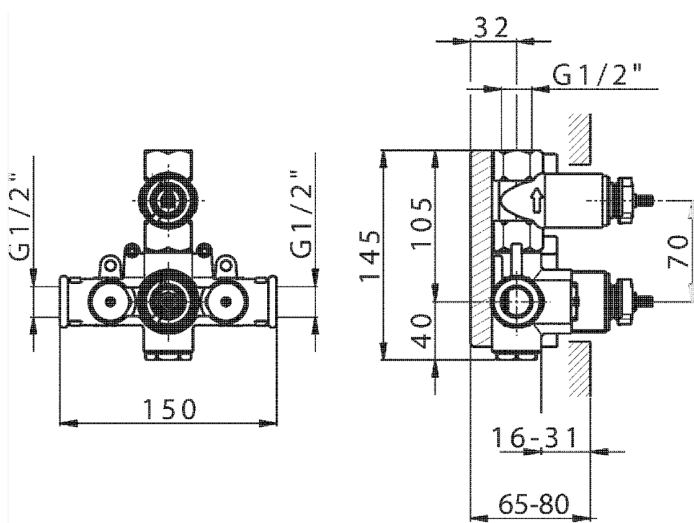

Thermostatic

The Cisal thermostatic is your personal water manager, helping you to handle, control and save water and energy.

2026-04-29