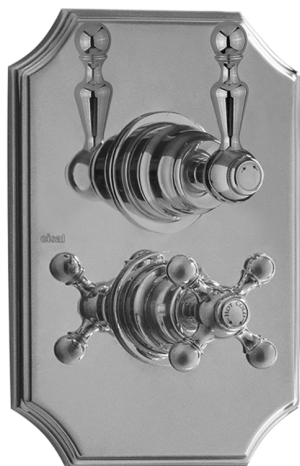

Exposed part for 1-outlet con.thermo.shower valve ARCANA CERAMIC_AC007280

MODEL **AC007280**

Exposed part for 1-outlet con.thermo.shower valve, stopvalve, without concealed part, for items ZA007281

AVAILABLE FINISHINGS

-  **21** 21 Chrome
-  **24** 24 Gold
-  **26** 26 Old Copper
-  **27** 27 Old Bronze
-  **2A** 2A Satin Brushed Nickel

CHARACTERISTICS

Installation **Concealed**
 Required concealed parts **ZA007281**

Thermostatic

The Cisal thermostatic is your personal water manager, helping you to handle, control and save water and energy.

1-outlet Concealed thermostatic shower valve CONCEALED_ZA007281

MODEL **ZA007281**

1-outlet Concealed thermostatic shower valve, Stopvalve with 1/2" outlet, without trim kit

AVAILABLE FINISHINGS

CHARACTERISTICS

Concealed **1**
 Cartridge Spare Parts **24.04A.PP**

8x20 Plus P Thermostatic Valve

Thermostatic

The Cisal thermostatic is your personal water manager, helping you to handle, control and save water and energy.