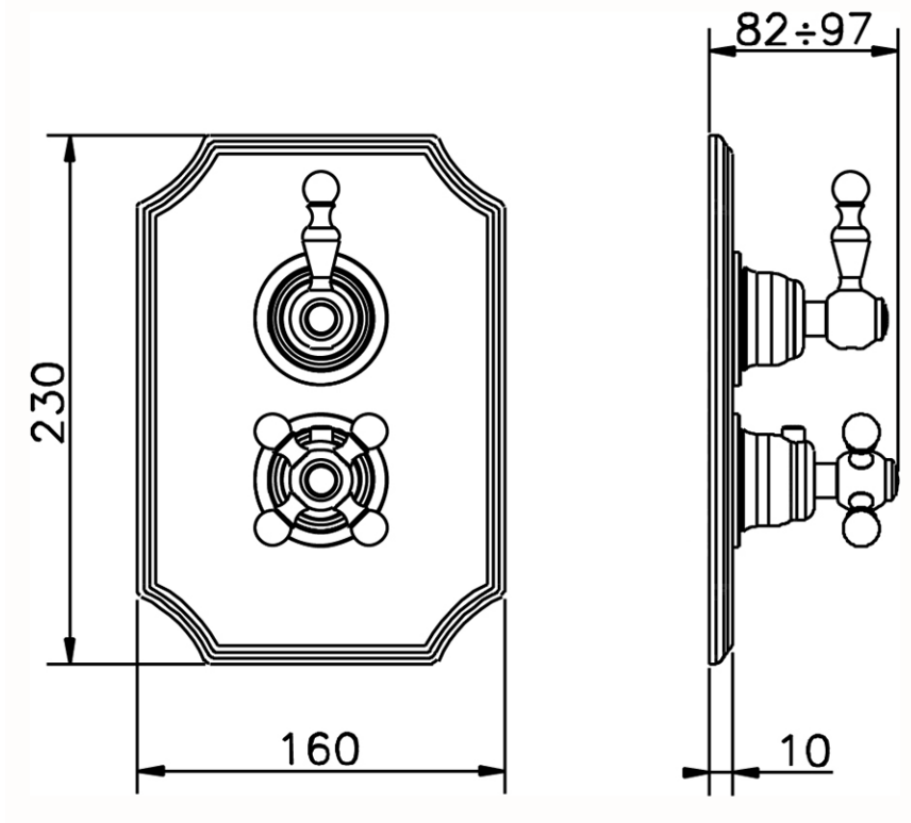

## Exposed part for 1-outlet con.thermo.shower valve ARCANA CERAMIC\_AC007280

AC007280

<https://en.cisal.it/exposed-part-for-1-outlet-con-thermo-shower-valve-arcana-ceramic-ac007280>

ZA007281

<https://en.cisal.it/1-outlet-concealed-thermostatic-shower-valve-concealed-za007281>