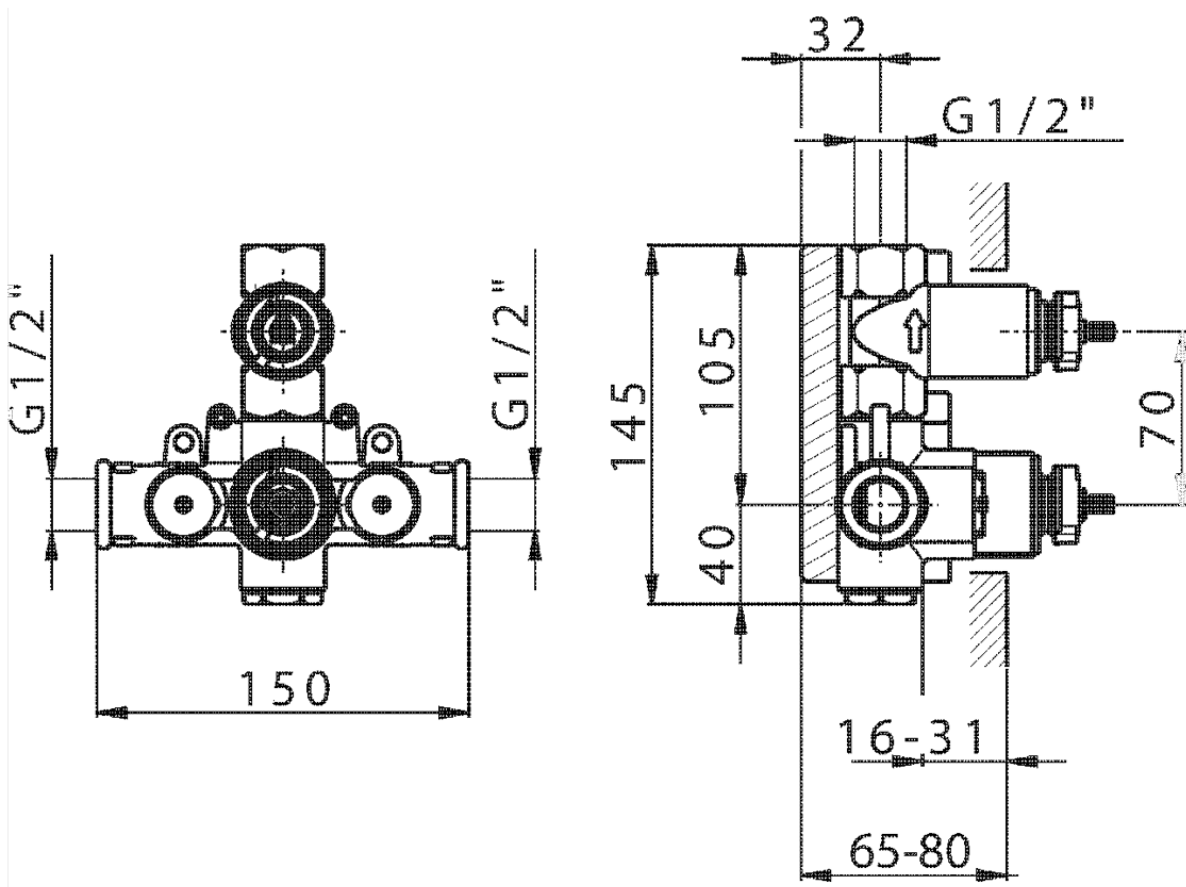

## Exposed part for 1-outlet con.thermo.shower valve ARCANA CERAMIC\_AC007280

AC007280

<https://en.cisal.it/exposed-part-for-1-outlet-con-thermo-shower-valve-arcana-ceramic-ac007280>

ZA007281

<https://en.cisal.it/1-outlet-concealed-thermostatic-shower-valve-concealed-za007281>