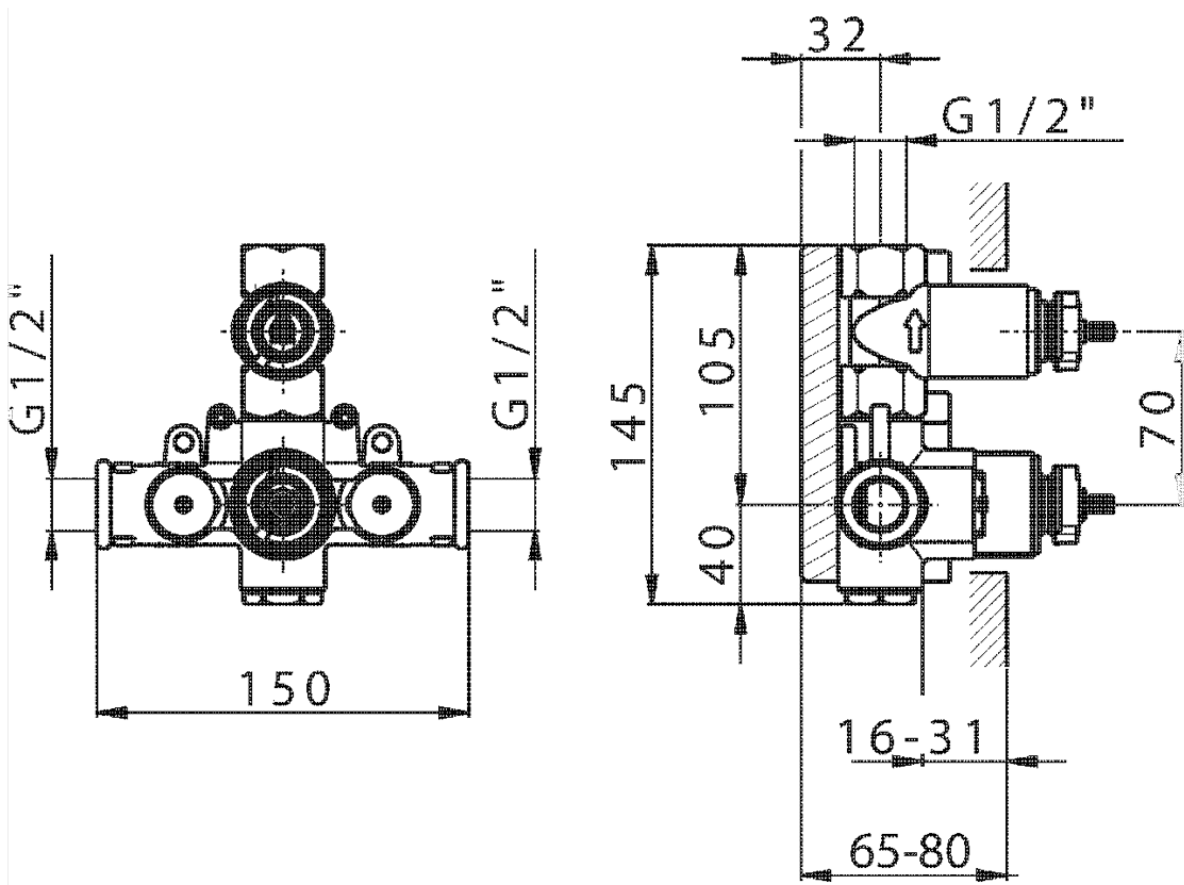

## Exposed part for 1-outlet con.thermo.shower valve ARCANA CERAMIC\_AC007280

AC007280

<https://en.cisal.it/exposed-part-for-1-outlet-con-thermo-shower-valve-arcana-ceramic-ac007280>

ZA007281

<https://en.cisal.it/1-outlet-concealed-thermostatic-shower-valve-concealed-za007281>