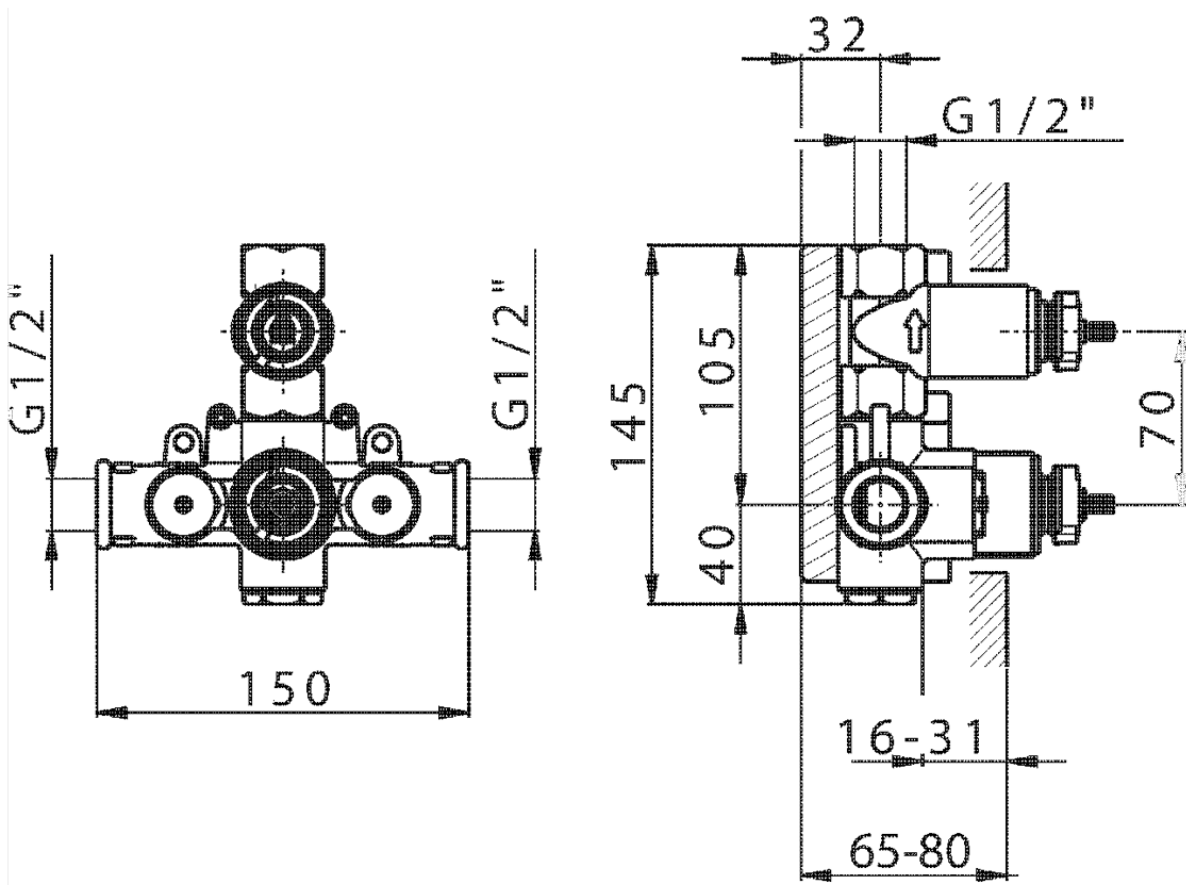

## Exposed part for 1-outlet con.thermo.shower valve ARCANA CERAMIC\_AC007280

AC007280

<https://en.cisal.it/exposed-part-for-1-outlet-con-thermo-shower-valve-arcana-ceramic-ac007280>

ZA007281

<https://en.cisal.it/1-outlet-concealed-thermostatic-shower-valve-concealed-za007281>