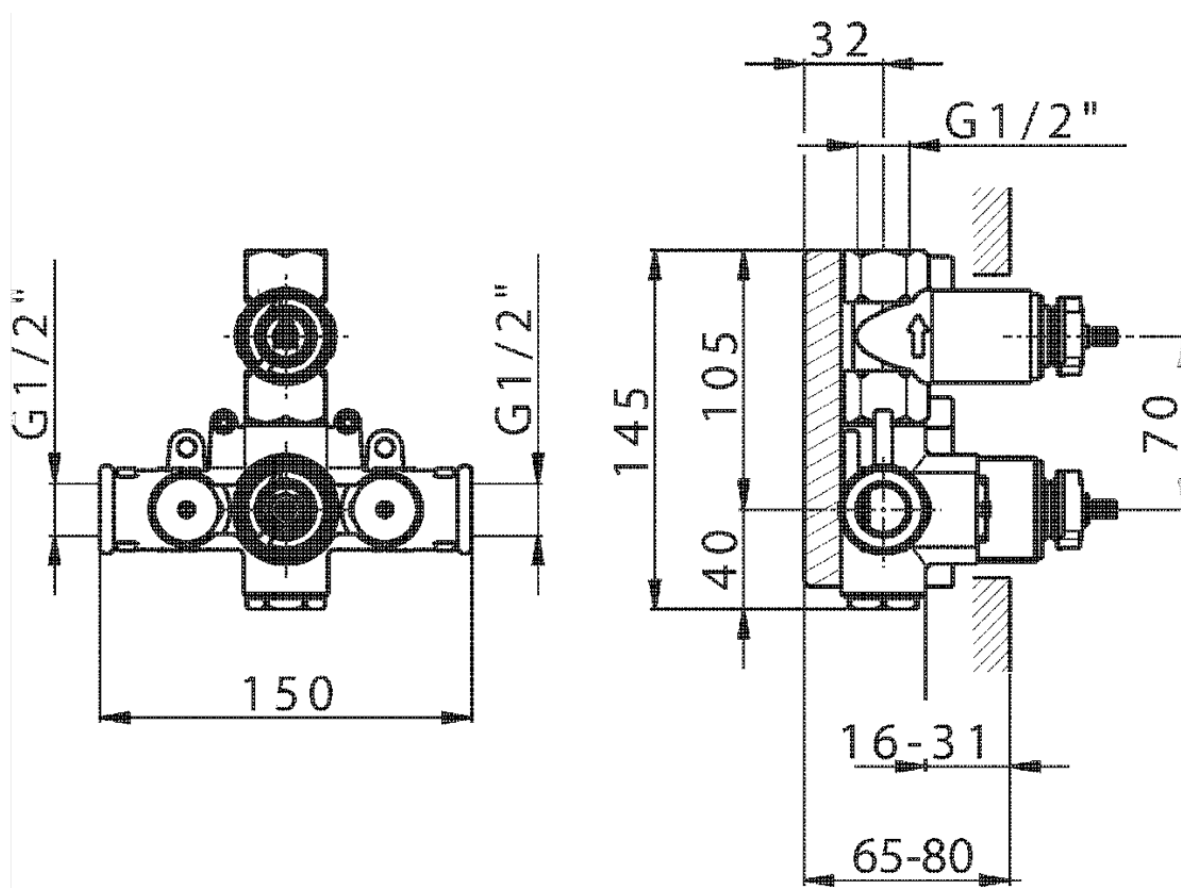

Exposed part for 1-outlet con.thermo.shower valve ARCANA CERAMIC_AC007280

AC007280

<https://en.cisal.it/exposed-part-for-1-outlet-con-thermo-shower-valve-arcana-ceramic-ac007280>

ZA007281

<https://en.cisal.it/1-outlet-concealed-thermostatic-shower-valve-concealed-za007281>