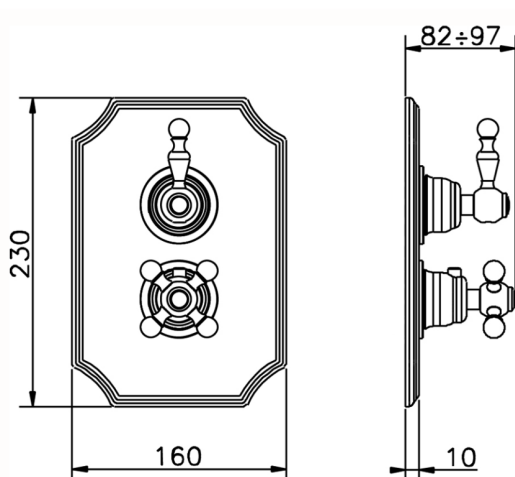

Exposed part for 1-outlet con.thermo.shower valve ARCANA CERAMIC_AC007280

MODEL **AC007280**

Exposed part for 1-outlet con.thermo.shower valve, stopvalve, without concealed part, for items ZA007281

AVAILABLE FINISHINGS

- **21** 21 Chrome
- **24** 24 Gold
- **26** 26 Old Copper
- **27** 27 Old Bronze
- **2A** 2A Satin Brushed Nickel

CHARACTERISTICS

Installation **Concealed**
Required concealed parts **ZA007281**

Thermostatic

The Cisal thermostatic is your personal water manager, helping you to handle, control and save water and energy.