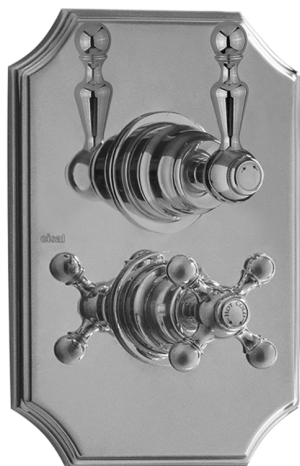

## Exposed part for 1-outlet con.thermo.shower valve ARCANA CERAMIC\_AC007280

MODEL **AC007280**

Exposed part for 1-outlet con.thermo.shower valve, stopvalve, without concealed part, for items ZA007281

### AVAILABLE FINISHINGS

-  **21** 21 Chrome
-  **24** 24 Gold
-  **26** 26 Old Copper
-  **27** 27 Old Bronze
-  **2A** 2A Satin Brushed Nickel

### Thermostatic

The Cisal thermostatic is your personal water manager, helping you to handle, control and save water and energy.

## 1-outlet Concealed thermostatic shower valve CONCEALED\_ZA007281

MODEL **ZA007281**

1-outlet Concealed thermostatic shower valve, Stopvalve with 1/2" outlet, without trim kit

AVAILABLE FINISHINGS

 **04** 04 Without finishing