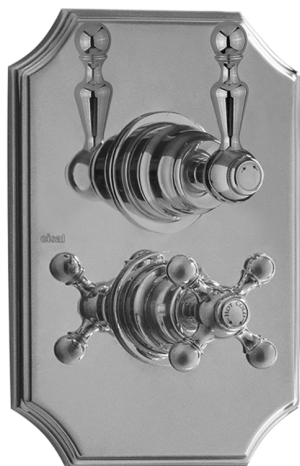

Exposed part for 1-outlet con.thermo.shower valve ARCANA CERAMIC_AC007280

MODEL **AC007280**

Exposed part for 1-outlet con.thermo.shower valve, stopvalve, without concealed part, for items ZA007281

AVAILABLE FINISHINGS

-  **21** 21 Chrome
-  **24** 24 Gold
-  **26** 26 Old Copper
-  **27** 27 Old Bronze
-  **2A** 2A Satin Brushed Nickel

CHARACTERISTICS

Installation **Concealed**
 Required concealed parts **ZA007281**

Thermostatic

The Cisal thermostatic is your personal water manager, helping you to handle, control and save water and energy.

1-outlet Concealed thermostatic shower valve CONCEALED_ZA007281

MODEL **ZA007281**

1-outlet Concealed thermostatic shower valve, Stopvalve with 1/2" outlet, without trim kit

AVAILABLE FINISHINGS

CHARACTERISTICS

Concealed **1**
 Cartridge Spare Parts **24.04A.PP**
8x20 Plus P Thermostatic Valve

Thermostatic

The Cisal thermostatic is your personal water manager, helping you to handle, control and save water and energy.