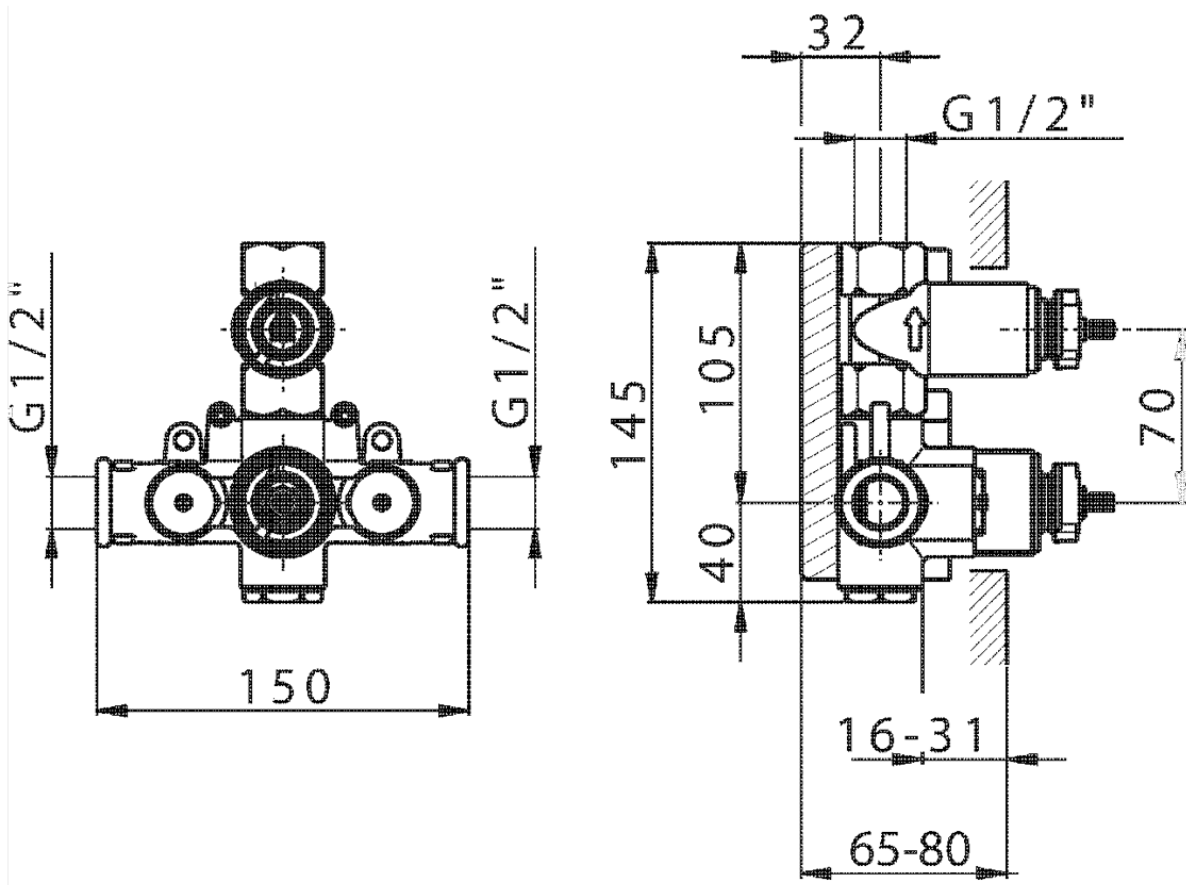

Exposed part for 1-outlet con.thermo.shower valve ARCANA CERAMIC_AC007280

AC007280

<https://en.cisal.it/exposed-part-for-1-outlet-con-thermo-shower-valve-arcana-ceramic-ac007280>

ZA007281

<https://en.cisal.it/1-outlet-concealed-thermostatic-shower-valve-concealed-za007281>