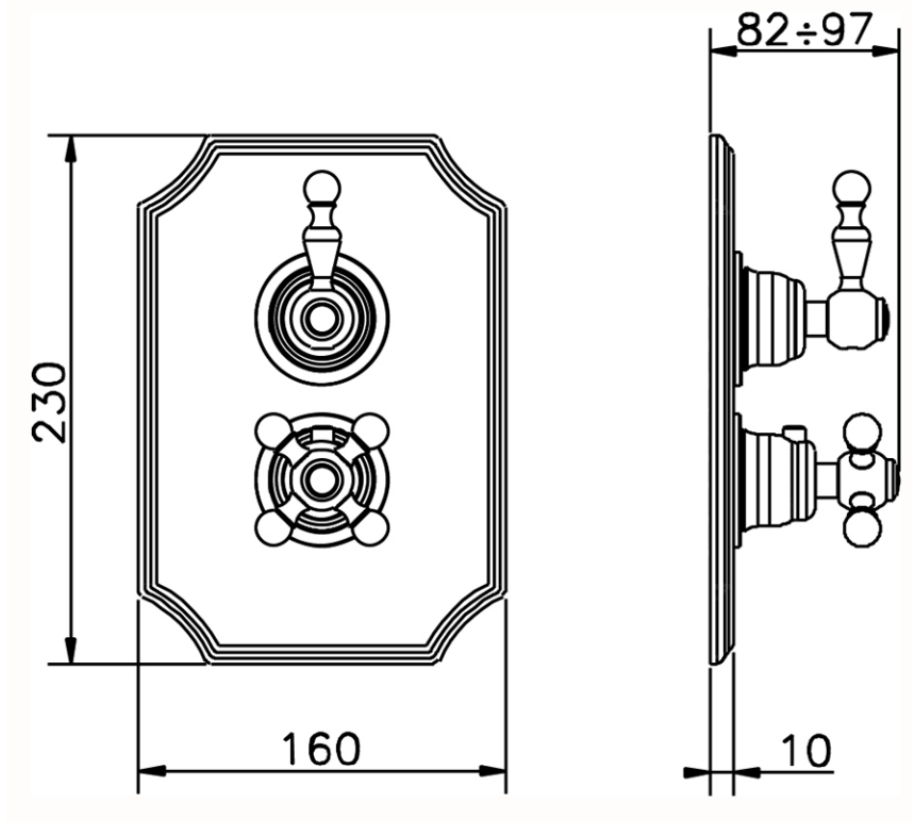

Exposed part for 1-outlet con.thermo.shower valve ARCANA CERAMIC_AC007280

AC007280

<https://en.cisal.it/exposed-part-for-1-outlet-con-thermo-shower-valve-arcana-ceramic-ac007280>

ZA007281

<https://en.cisal.it/1-outlet-concealed-thermostatic-shower-valve-concealed-za007281>