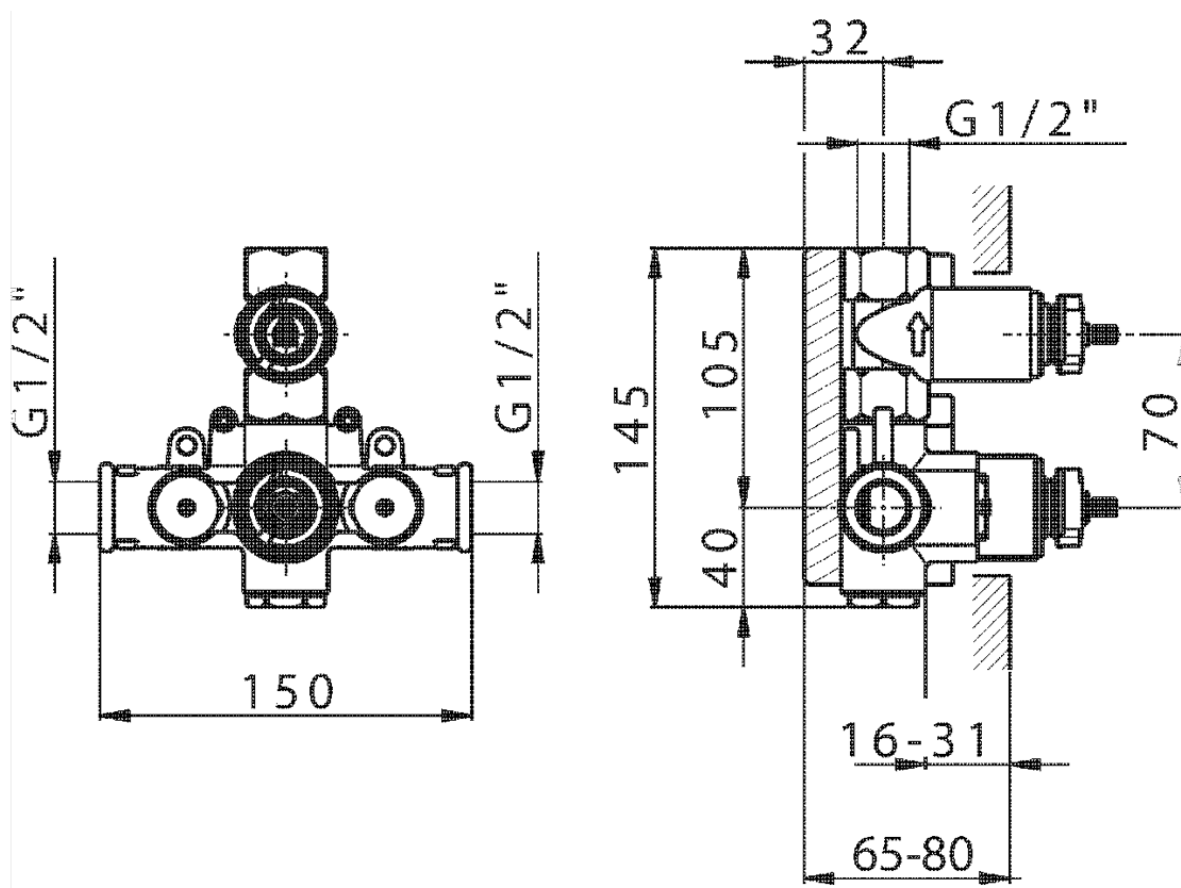

Exposed part for 1-outlet con.thermo.shower valve ARCANA CERAMIC_AC007280

AC007280

<https://en.cisal.it/exposed-part-for-1-outlet-con-thermo-shower-valve-arcana-ceramic-ac007280>

ZA007281

<https://en.cisal.it/1-outlet-concealed-thermostatic-shower-valve-concealed-za007281>