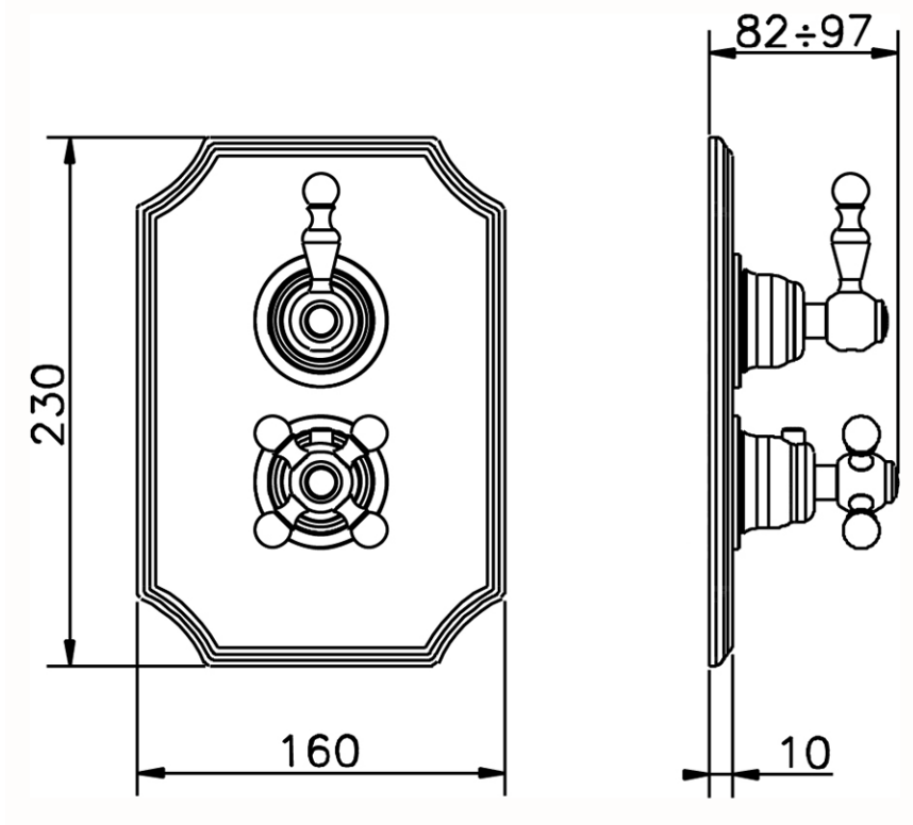

## Exposed part for 1-outlet con.thermo.shower valve ARCANA CERAMIC\_AC007280

AC007280

<https://en.cisal.it/exposed-part-for-1-outlet-con-thermo-shower-valve-arcana-ceramic-ac007280>

ZA007281

<https://en.cisal.it/1-outlet-concealed-thermostatic-shower-valve-concealed-za007281>