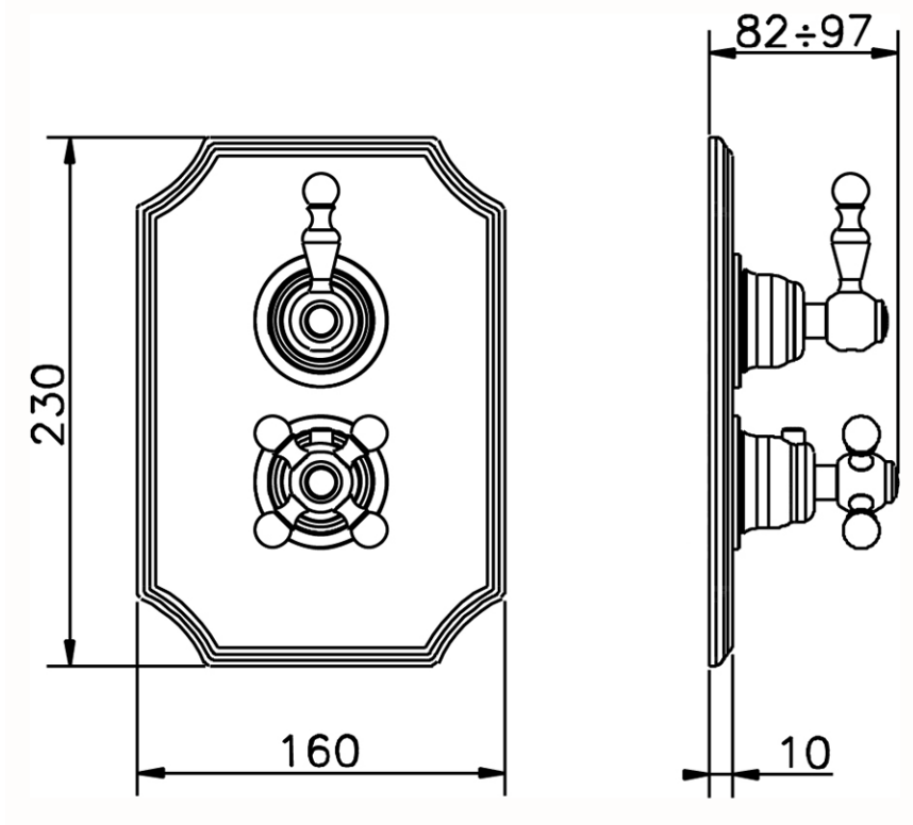

Exposed part for 1-outlet con.thermo.shower valve ARCANA CERAMIC_AC007280

AC007280

<https://en.cisal.it/exposed-part-for-1-outlet-con-thermo-shower-valve-arcana-ceramic-ac007280>

ZA007281

<https://en.cisal.it/1-outlet-concealed-thermostatic-shower-valve-concealed-za007281>