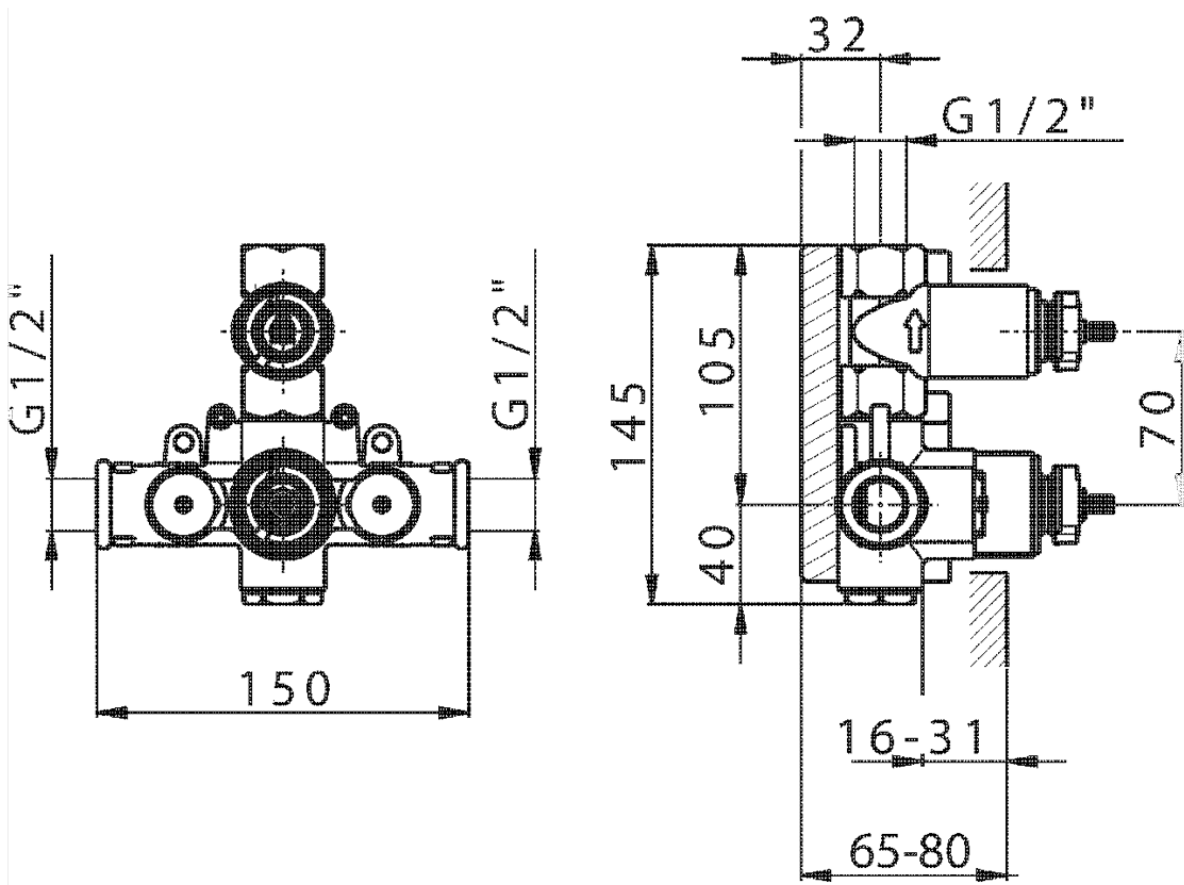

Exposed part for 1-outlet con.thermo.shower valve ARCANA CERAMIC_AC007280

AC007280

<https://en.cisal.it/exposed-part-for-1-outlet-con-thermo-shower-valve-arcana-ceramic-ac007280>

ZA007281

<https://en.cisal.it/1-outlet-concealed-thermostatic-shower-valve-concealed-za007281>