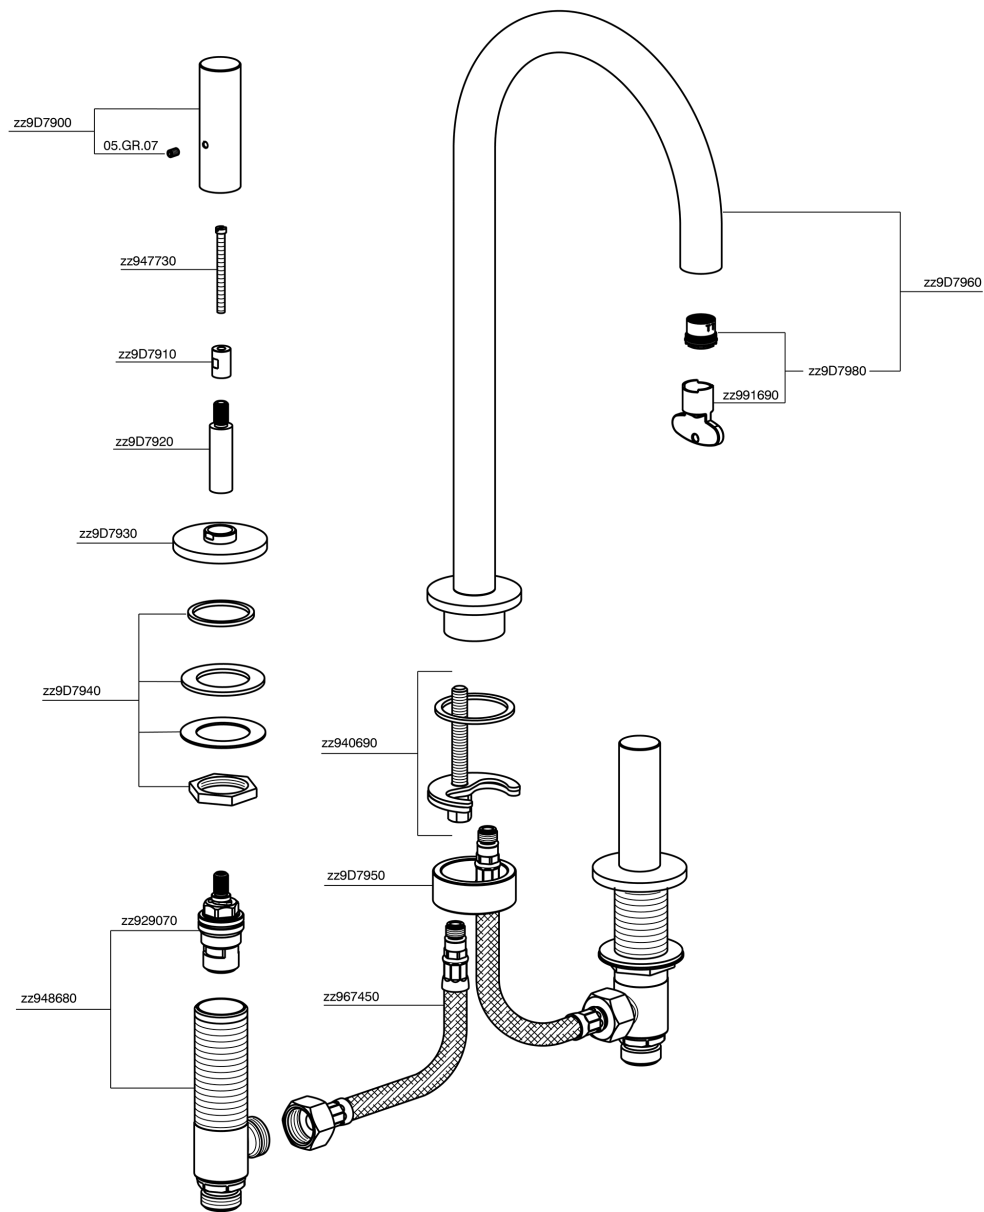

3 hole washbasin mixer SMOOTH X32_X3001040

MODEL **X3001040**

3 hole washbasin mixer, with automatic 1"1/4 automatic pop-up waste, with smooth handles, Inox AISI 316L

AVAILABLE FINISHINGS

-  **5H** 5H Dark Brass Brushed
-  **5L** 5L Brushed Black Titanium
-  **5N** 5N Brushed Rose Gold
-  **D1** D1 Brushed Inox

CHARACTERISTICS

3 hole washbasin mixer SMOOTH X32_X3001040

X3001040

<https://en.cisal.it/3-hole-washbasin-mixer-smooth-x32x3001040>

2024-10-18