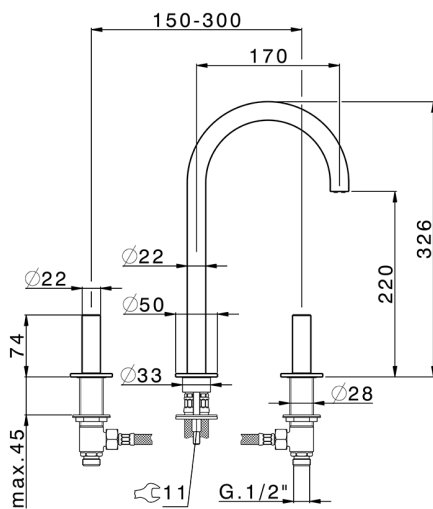

3 hole washbasin mixer SMOOTH X32_X3001040

MODEL **X3001040**

3 hole washbasin mixer, with automatic 1"1/4 automatic pop-up waste, with smooth handles, Inox AISI 316L

AVAILABLE FINISHINGS

-  **5H** 5H Dark Brass Brushed
-  **5L** 5L Brushed Black Titanium
-  **5N** 5N Brushed Rose Gold
-  **D1** D1 Brushed Inox

CHARACTERISTICS

3 hole washbasin mixer SMOOTH X32_X3001040

X3001040

<https://en.cisal.it/3-hole-washbasin-mixer-smooth-x32x3001040>

2024-10-18