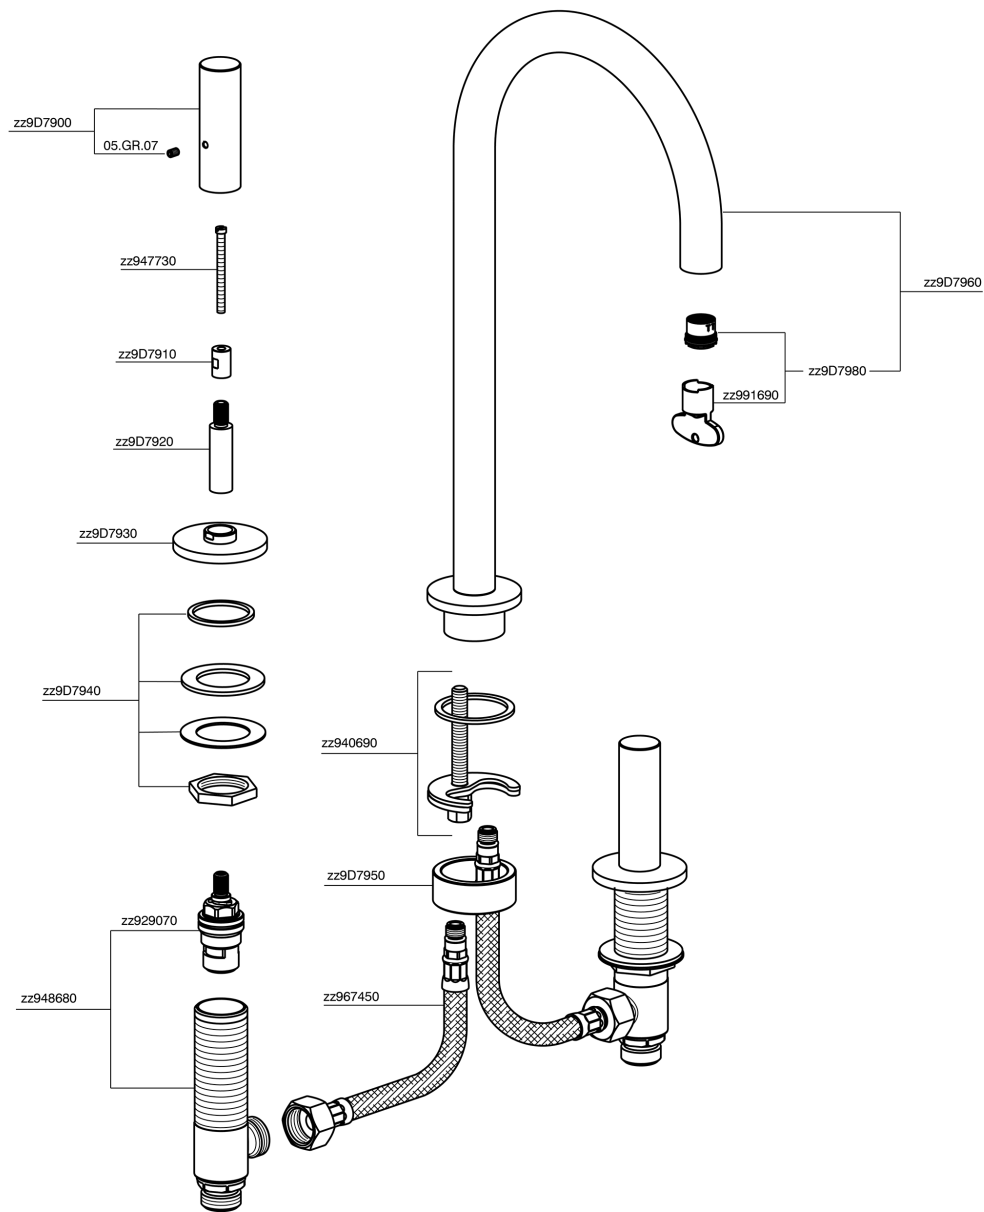

## 3 hole washbasin mixer SMOOTH X32\_X3001040

X3001040

<https://en.cisal.it/3-hole-washbasin-mixer-smooth-x32x3001040>

2024-10-18