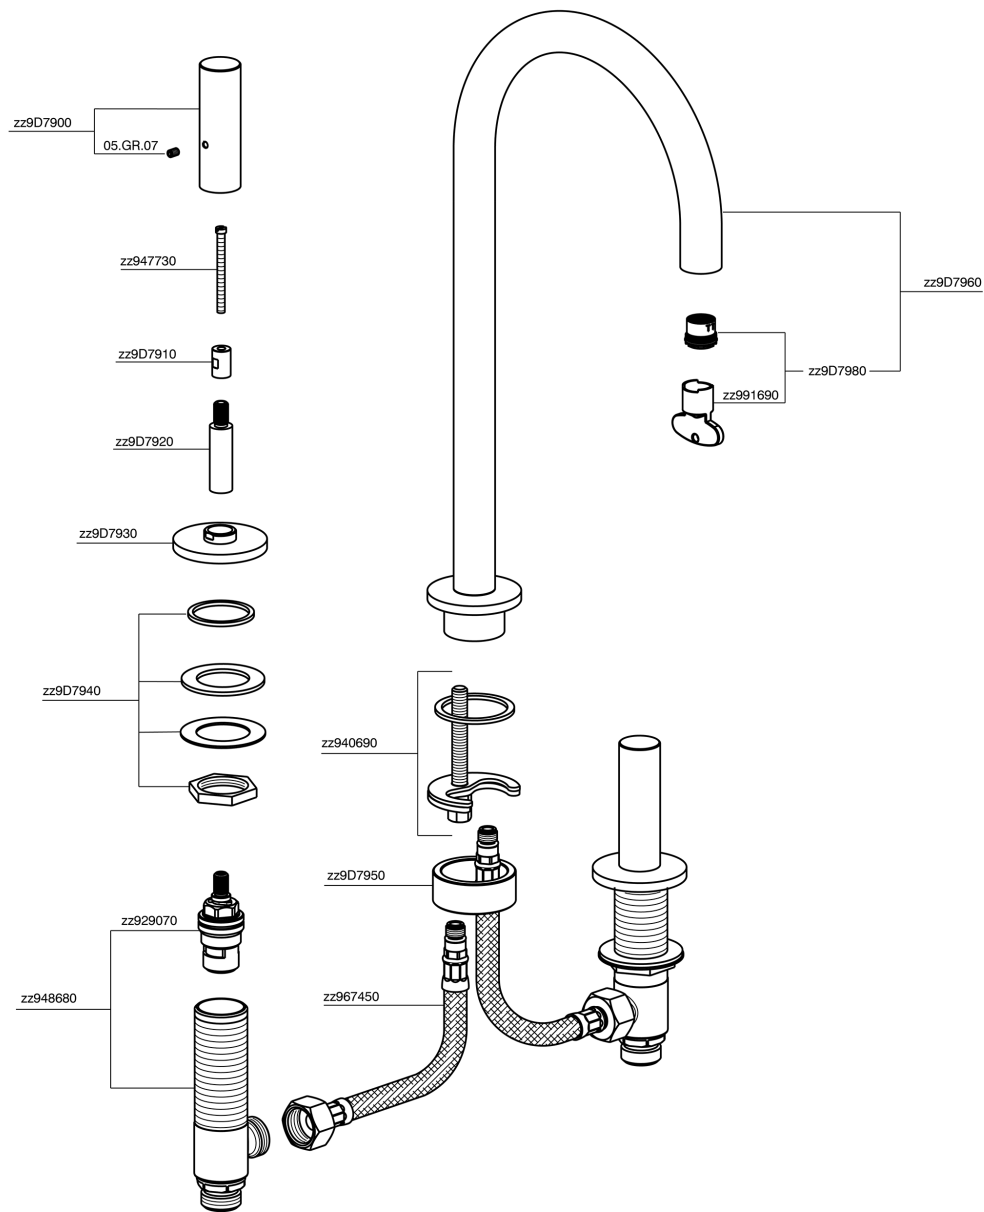

3 hole washbasin mixer SMOOTH X32_X3001040

X3001040

<https://en.cisal.it/3-hole-washbasin-mixer-smooth-x32x3001040>

2024-10-18