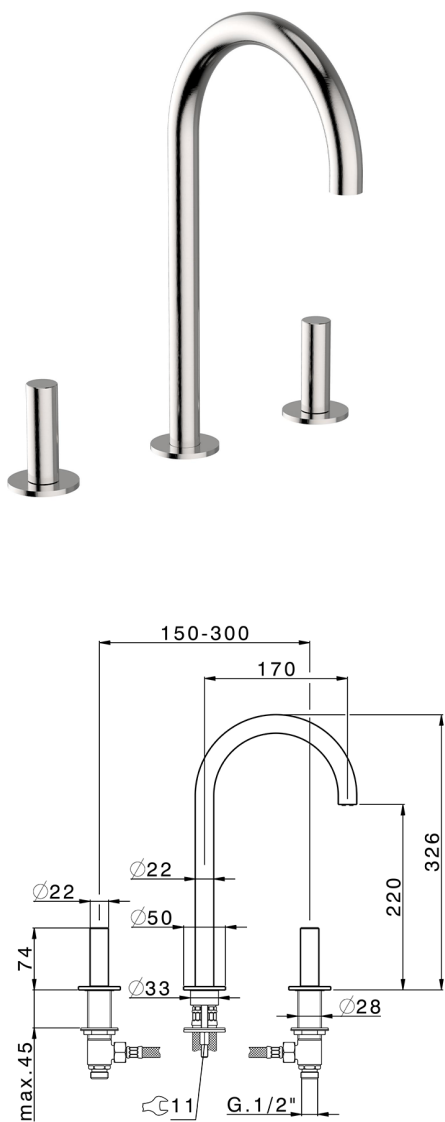

3 hole washbasin mixer SMOOTH X32_X3001040

MODEL **X3001040**

3 hole washbasin mixer, with automatic 1"1/4 automatic pop-up waste, with smooth handles, Inox AISI 316L

AVAILABLE FINISHINGS

-  **5H** 5H Dark Brass Brushed
-  **5L** 5L Brushed Black Titanium
-  **5N** 5N Brushed Rose Gold
-  **D1** D1 Brushed Inox

CHARACTERISTICS

3 hole washbasin mixer SMOOTH X32_X3001040

X3001040

<https://en.cisal.it/3-hole-washbasin-mixer-smooth-x32x3001040>

2024-10-18