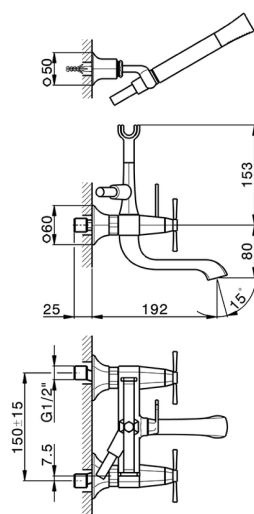

CHARACTERISTICS

2025-01-07