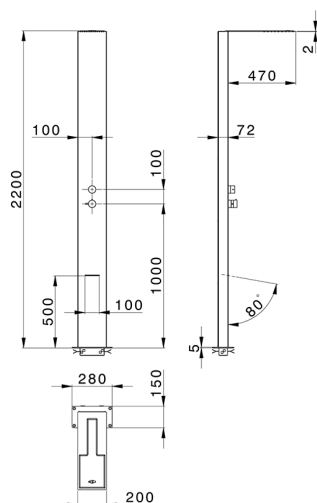

## Free Standing Single Lever Shower Column SHOWER COLUMNS\_ZS005020

MODEL **ZS005020**

Free Standing Single Lever Shower Column, 2 outlet diverter, for Indoor/Outdoor use, 200x470 thick 2mm Inox rectangular showerhead, with patented safety valve, rain, waterfall functions, Inox AISI 316L

AVAILABLE FINISHINGS

**D1** D1 Brushed Inox

CHARACTERISTICS

Single Lever **1**  
 Cartridge Spare Parts **ZZ99751000**  
**35 mm Cartridge**

2026-05-17