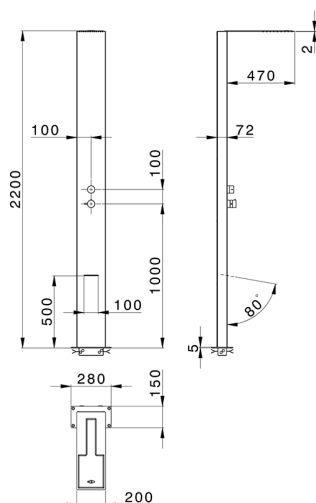

## Free Standing Single Lever Shower Column SHOWER COLUMNS\_ZS005020

MODEL **ZS005020**

Free Standing Single Lever Shower Column, 2 outlet diverter, for Indoor/Outdoor use, 200x470 thick 2mm Inox rectangular showerhead, with patented safety valve, rain, waterfall functions, Inox AISI 316L

AVAILABLE FINISHINGS

**D1** D1 Brushed Inox

CHARACTERISTICS

Single Lever **1**  
 Cartridge Spare Parts **ZZ99751000**  
**35 mm Cartridge**

2026-06-13