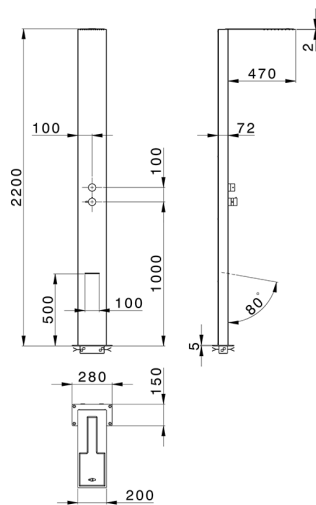

Free Standing Single Lever Shower Column SHOWER COLUMNS_ZS005020

MODEL **ZS005020**

Free Standing Single Lever Shower Column, 2 outlet diverter, for Indoor/Outdoor use, 200x470 thick 2mm Inox rectangular showerhead, with patented safety valve, rain, waterfall functions, Inox AISI 316L

AVAILABLE FINISHINGS

D1 D1 Brushed Inox

CHARACTERISTICS

Single Lever **1**
 Cartridge Spare Parts **ZZ99751000**
35 mm Cartridge

2026-04-05