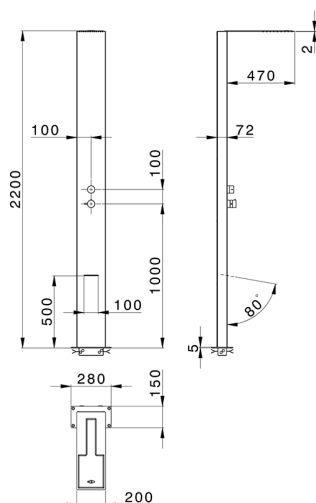

Free Standing Single Lever Shower Column SHOWER COLUMNS_ZS005020

MODEL **ZS005020**

Free Standing Single Lever Shower Column, 2 outlet diverter, for Indoor/Outdoor use, 200x470 thick 2mm Inox rectangular showerhead, with patented safety valve, rain, waterfall functions, Inox AISI 316L

AVAILABLE FINISHINGS

D1 D1 Brushed Inox

CHARACTERISTICS

Single Lever **1**
 Cartridge Spare Parts **ZZ99751000**
35 mm Cartridge

2026-04-26