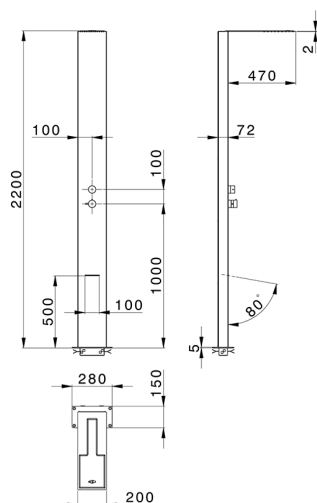

## Free Standing Single Lever Shower Column SHOWER COLUMNS\_ZS005020

MODEL **ZS005020**

Free Standing Single Lever Shower Column, 2 outlet diverter, for Indoor/Outdoor use, 200x470 thick 2mm Inox rectangular showerhead, with patented safety valve, rain, waterfall functions, Inox AISI 316L

AVAILABLE FINISHINGS

**D1** D1 Brushed Inox

CHARACTERISTICS

Single Lever **1**  
 Cartridge Spare Parts **ZZ99751000**  
**35 mm Cartridge**

2026-06-13