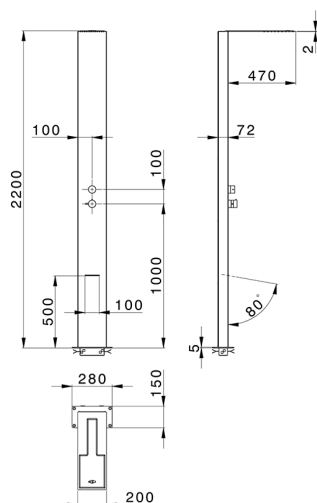

Free Standing Single Lever Shower Column SHOWER COLUMNS_ZS005020

MODEL **ZS005020**

Free Standing Single Lever Shower Column, 2 outlet diverter, for Indoor/Outdoor use, 200x470 thick 2mm Inox rectangular showerhead, with patented safety valve, rain, waterfall functions, Inox AISI 316L

AVAILABLE FINISHINGS

D1 D1 Brushed Inox

CHARACTERISTICS

Single Lever **1**
 Cartridge Spare Parts **ZZ99751000**
35 mm Cartridge

2026-07-03