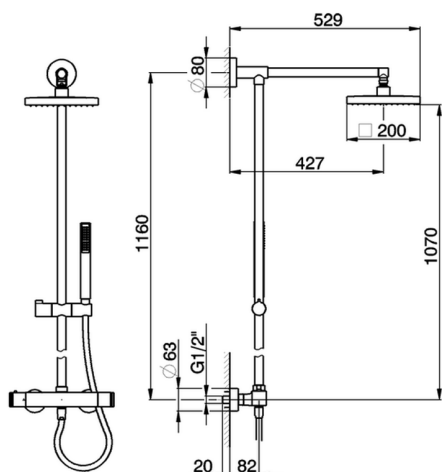

Thermostatic shower column, 2-functions SHOWER COLUMNS_RRC78010

MODEL **RRC78010**

Thermostatic shower column, 2-functions, 2 outlet deviasop, not adjustable riser column, sliding handshower holder, D.26 mm ABS minimalistic one spray handshower, 200x200 mm square showerhead, 150 cm smooth SUPREME Flexible Hose

AVAILABLE FINISHINGS

CHARACTERISTICS

Cartridge Spare Parts **22.04A.AR - ZZ97279004**

Argo 2 (long filter) Thermostatic Valve

DeviaStop

The Cisal Devia Stop technology allows to adjust the water flow and to direct it to the selected output point (overhead soaker, hand shower, etc).