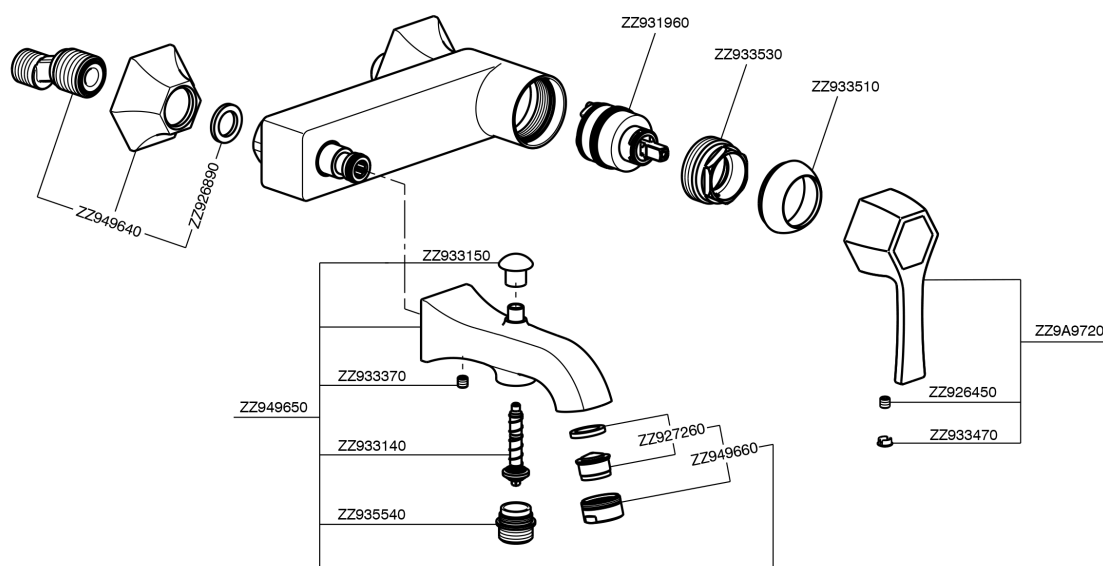

Single lever bath mixer CHERIE_CH000134

CH000134

<https://en.cisal.it/single-lever-bath-mixer-cherie-ch000134>

2024-12-22