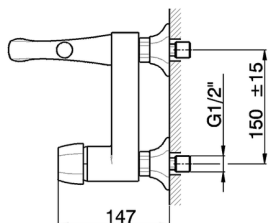

Single lever bath mixer **CH000134**

MODEL **CH000134**

Single lever bath mixer, without shower set, 1/2" M flexible connection

AVAILABLE FINISHINGS

- 
6T 6T Chrome/Matt Black
- 
7C 7C Gold/Matt Black
- 
7D 7D Polished Nickel/Matt Black
- 
7E 7E Rose Gold/Matt Black

CHARACTERISTICS

Cartridge Spare Parts **ZZ93196000**

38 mm Cartridge

Single lever bath mixer CHERIE_CH000134

CH000134

<https://en.cisal.it/single-lever-bath-mixer-cherie-ch000134>

2024-12-22