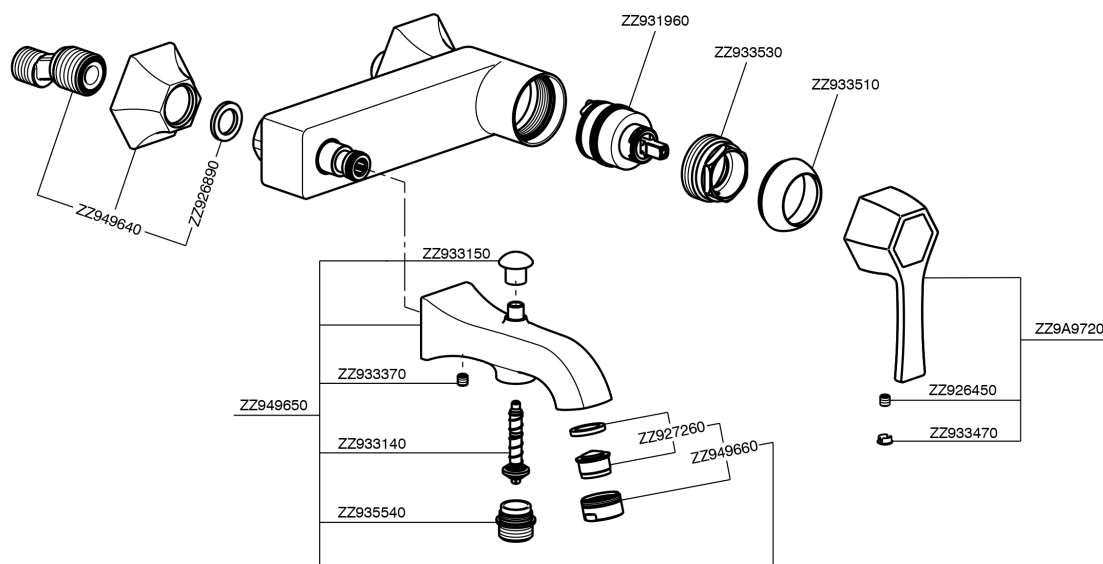

Single lever bath mixer **CH000134**

MODEL **CH000134**

Single lever bath mixer, without shower set, 1/2" M flexible connection

AVAILABLE FINISHINGS

- 
6T 6T Chrome/Matt Black
- 
7C 7C Gold/Matt Black
- 
7D 7D Polished Nickel/Matt Black
- 
7E 7E Rose Gold/Matt Black

CHARACTERISTICS

Cartridge Spare Parts **ZZ93196000**

38 mm Cartridge

Single lever bath mixer CHERIE_CH000134

CH000134

<https://en.cisal.it/single-lever-bath-mixer-cherie-ch000134>

2024-12-22