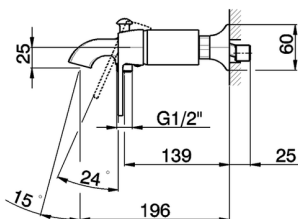

Single lever bath mixer **CH000134**

MODEL **CH000134**

Single lever bath mixer, without shower set, 1/2" M flexible connection

AVAILABLE FINISHINGS

- 
6T 6T Chrome/Matt Black
- 
7C 7C Gold/Matt Black
- 
7D 7D Polished Nickel/Matt Black
- 
7E 7E Rose Gold/Matt Black

CHARACTERISTICS

Cartridge Spare Parts **ZZ93196000**

38 mm Cartridge

Single lever bath mixer CHERIE_CH000134

CH000134

<https://en.cisal.it/single-lever-bath-mixer-cherie-ch000134>

2024-12-22