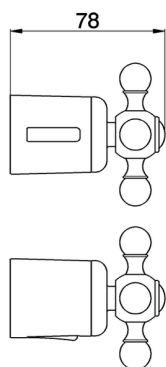

Handle 'AC' SPARE PARTS_ZZ935860

MODEL **ZZ935860**

Handle 'AC', flow rate adjustment

AVAILABLE FINISHINGS

-  **21** 21 Chrome
-  **27** 27 Old Bronze
-  **2A** 2A Satin Brushed Nickel
-  **74** 74 Chrome/Gold