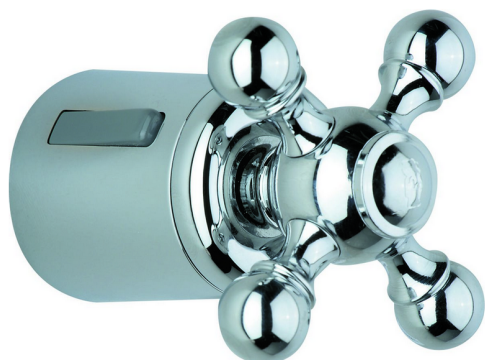

Handle 'AC' SPARE PARTS_ZZ935860

MODEL **ZZ935860**

Handle 'AC', flow rate adjustment

AVAILABLE FINISHINGS

-  **21** 21 Chrome
-  **27** 27 Old Bronze
-  **2A** 2A Satin Brushed Nickel
-  **74** 74 Chrome/Gold