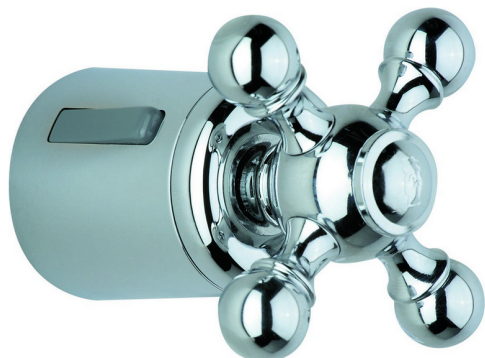

Handle 'AC' SPARE PARTS_ZZ935860

MODEL **ZZ935860**

Handle 'AC', flow rate adjustment

AVAILABLE FINISHINGS

-  **21** 21 Chrome
-  **27** 27 Old Bronze
-  **2A** 2A Satin Brushed Nickel
-  **74** 74 Chrome/Gold