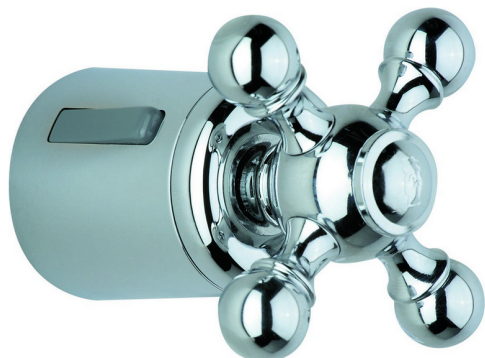

Handle 'AC' SPARE PARTS_ZZ935860

MODEL **ZZ935860**

Handle 'AC', flow rate adjustment

AVAILABLE FINISHINGS

- 
21 21 Chrome
- 
27 27 Old Bronze
- 
2A 2A Satin Brushed Nickel
- 
74 74 Chrome/Gold

CHARACTERISTICS