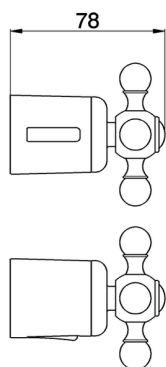

Handle 'AC' SPARE PARTS_ZZ935860

MODEL **ZZ935860**

Handle 'AC', flow rate adjustment

AVAILABLE FINISHINGS

- 
21 21 Chrome
- 
27 27 Old Bronze
- 
2A 2A Satin Brushed Nickel
- 
74 74 Chrome/Gold

CHARACTERISTICS