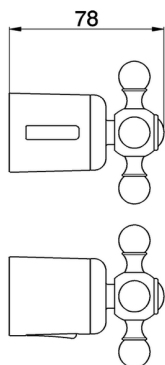

Handle 'AC' SPARE PARTS_ZZ935860

MODEL **ZZ935860**

Handle 'AC', flow rate adjustment

AVAILABLE FINISHINGS

-  **21** 21 Chrome
-  **27** 27 Old Bronze
-  **2A** 2A Satin Brushed Nickel
-  **74** 74 Chrome/Gold