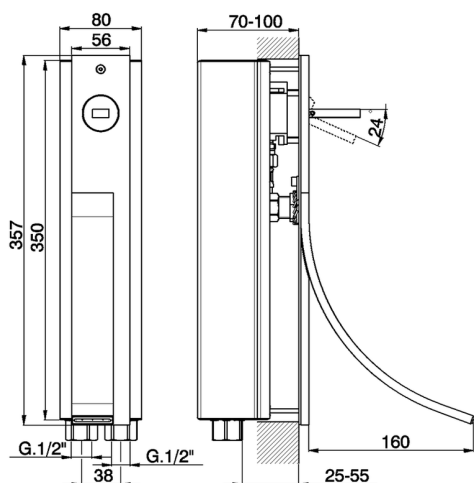

Vertical exposed single lever washbasin mixer WAVE_WA003511

MODEL **WA003511**

Vertical exposed single lever washbasin mixer, concealed part included

AVAILABLE FINISHINGS

-  **21** 21 Chrome
-  **2F** 2F Brushed Nickel
-  **2Q** 2Q Black Titanium

CHARACTERISTICS

Cartridge Spare Parts **ZZ93197000**

38mm Joystick single-lever cartridge

2026-04-06