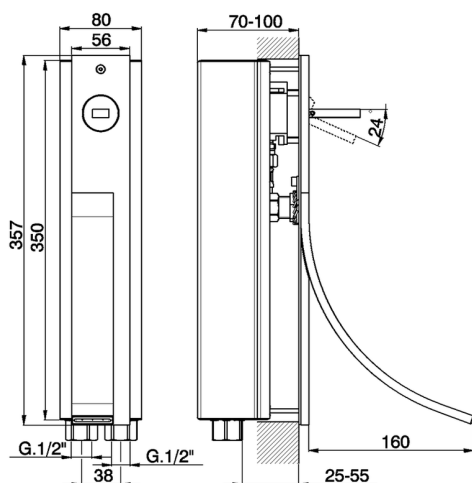

Vertical exposed single lever washbasin mixer WAVE_WA003511

MODEL **WA003511**

Vertical exposed single lever washbasin mixer, concealed part included

AVAILABLE FINISHINGS

-  **21** 21 Chrome
-  **2F** 2F Brushed Nickel
-  **2Q** 2Q Black Titanium

CHARACTERISTICS

Cartridge Spare Parts **ZZ93197000**

38mm Joystick single-lever cartridge

2026-05-17