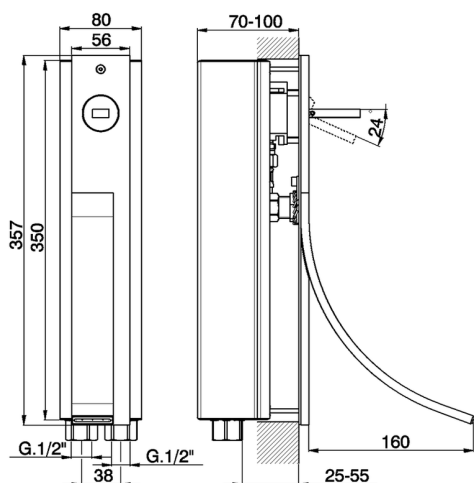

Vertical exposed single lever washbasin mixer WAVE_WA003511

MODEL **WA003511**

Vertical exposed single lever washbasin mixer, concealed part included

AVAILABLE FINISHINGS

-  **21** 21 Chrome
-  **2F** 2F Brushed Nickel
-  **2Q** 2Q Black Titanium

CHARACTERISTICS

Cartridge Spare Parts **ZZ93197000**

38mm Joystick single-lever cartridge

2026-06-14