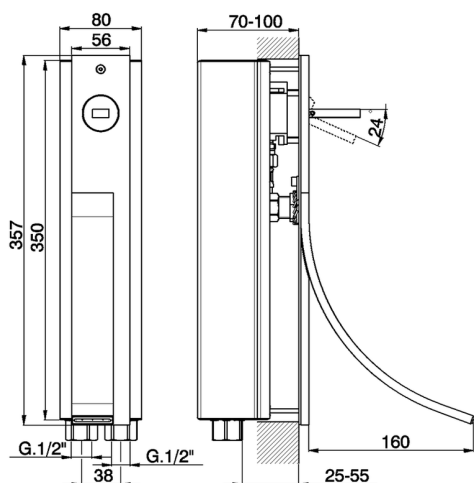

Vertical exposed single lever washbasin mixer WAVE_WA003511

MODEL **WA003511**

Vertical exposed single lever washbasin mixer, concealed part included

AVAILABLE FINISHINGS

-  **21** 21 Chrome
-  **2F** 2F Brushed Nickel
-  **2Q** 2Q Black Titanium

CHARACTERISTICS

Cartridge Spare Parts **ZZ93197000**

38mm Joystick single-lever cartridge

2026-06-13