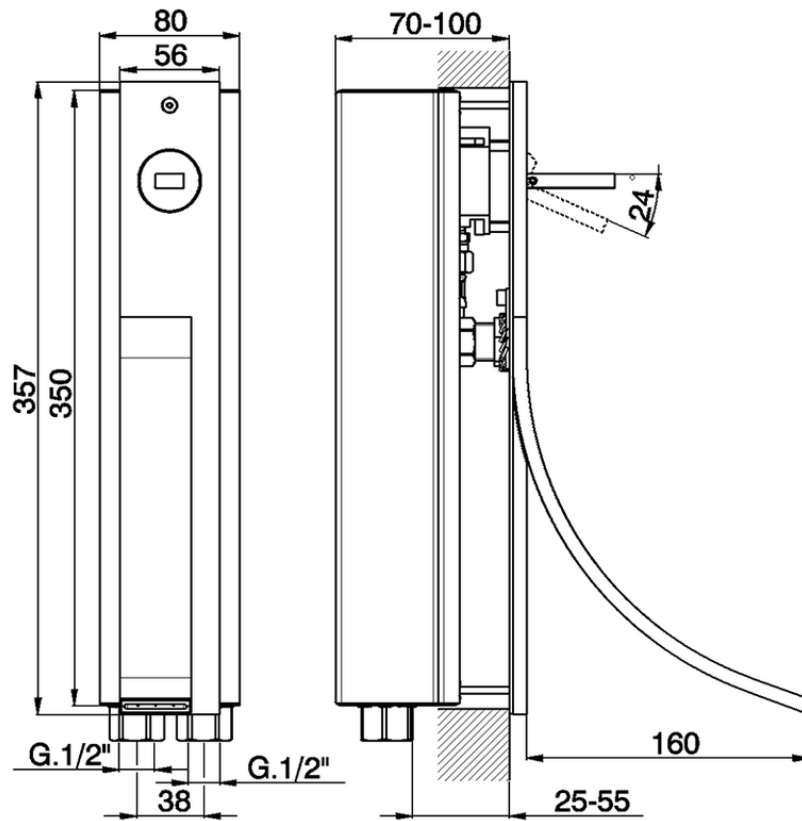

Vertical exposed single lever washbasin mixer WAVE_WA003511

WA003511

<https://en.cisal.it/vertical-exposed-single-lever-washbasin-mixer-wave-wa003511>

2026-06-13