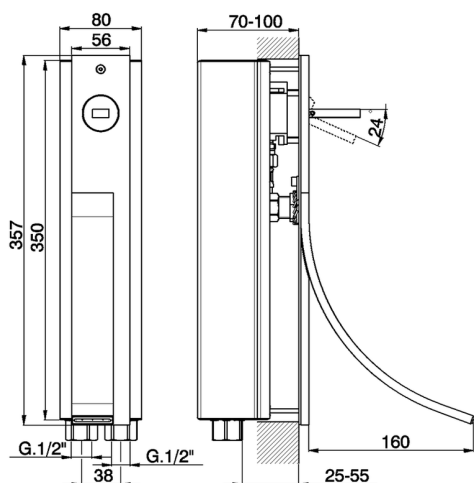

## Vertical exposed single lever washbasin mixer WAVE\_WA003511

MODEL **WA003511**

Vertical exposed single lever washbasin mixer, concealed part included

### CHARACTERISTICS

Cartridge Spare Parts **ZZ93197000**

**38mm Joystick single-lever cartridge**

2026-06-14