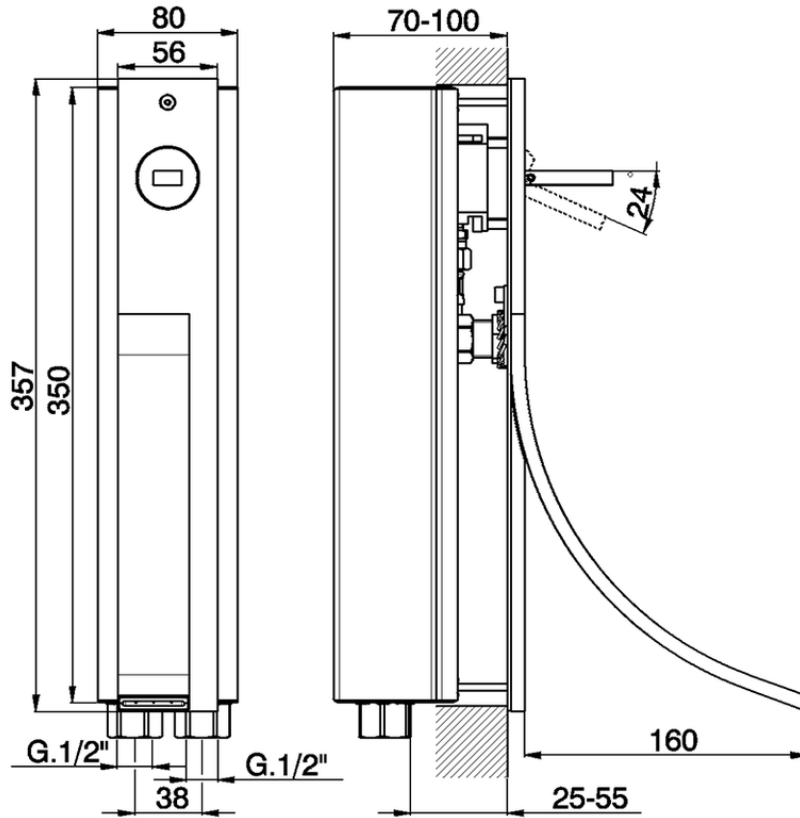

Vertical exposed single lever washbasin mixer WAVE_WA003511

WA003511

<https://en.cisal.it/vertical-exposed-single-lever-washbasin-mixer-wave-wa003511>

2026-06-13