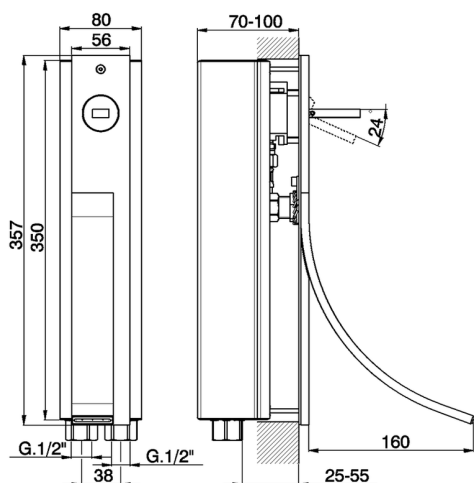

## Vertical exposed single lever washbasin mixer WAVE\_WA003511

MODEL **WA003511**

Vertical exposed single lever washbasin mixer, concealed part included

### CHARACTERISTICS

Cartridge Spare Parts **ZZ93197000**

**38mm Joystick single-lever cartridge**

2026-06-13