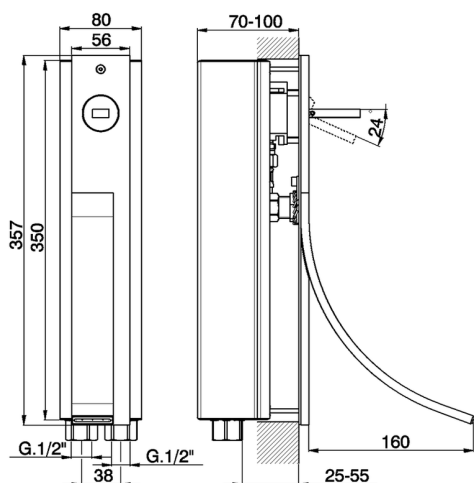

Vertical exposed single lever washbasin mixer WAVE_WA003511

MODEL **WA003511**

Vertical exposed single lever washbasin mixer, concealed part included

AVAILABLE FINISHINGS

-  **21** 21 Chrome
-  **2F** 2F Brushed Nickel
-  **2Q** 2Q Black Titanium

CHARACTERISTICS

Cartridge Spare Parts **ZZ93197000**

38mm Joystick single-lever cartridge

2026-04-26