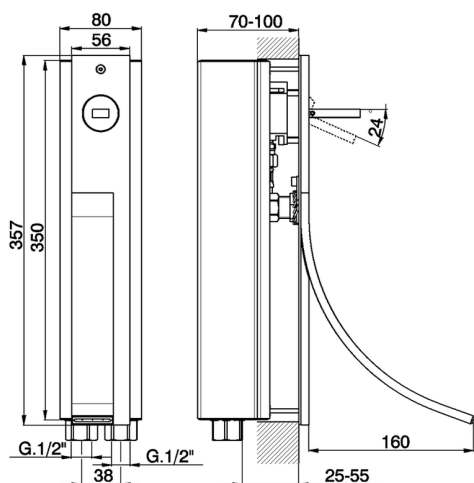

Vertical exposed single lever washbasin mixer WAVE_WA003511

MODEL **WA003511**

Vertical exposed single lever washbasin mixer, concealed part included

AVAILABLE FINISHINGS

-  **21** 21 Chrome
-  **2F** 2F Brushed Nickel
-  **2Q** 2Q Black Titanium

CHARACTERISTICS

Cartridge Spare Parts **ZZ93197000**

38mm Joystick single-lever cartridge

2026-05-17