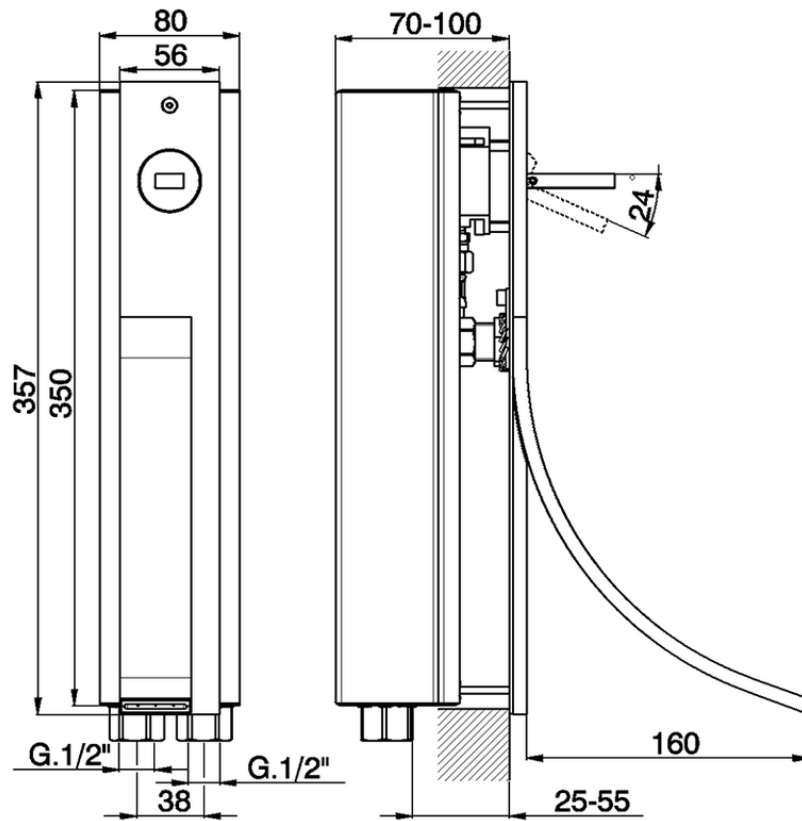

Vertical exposed single lever washbasin mixer WAVE_WA003511

WA003511

<https://en.cisal.it/vertical-exposed-single-lever-washbasin-mixer-wave-wa003511>

2026-06-14