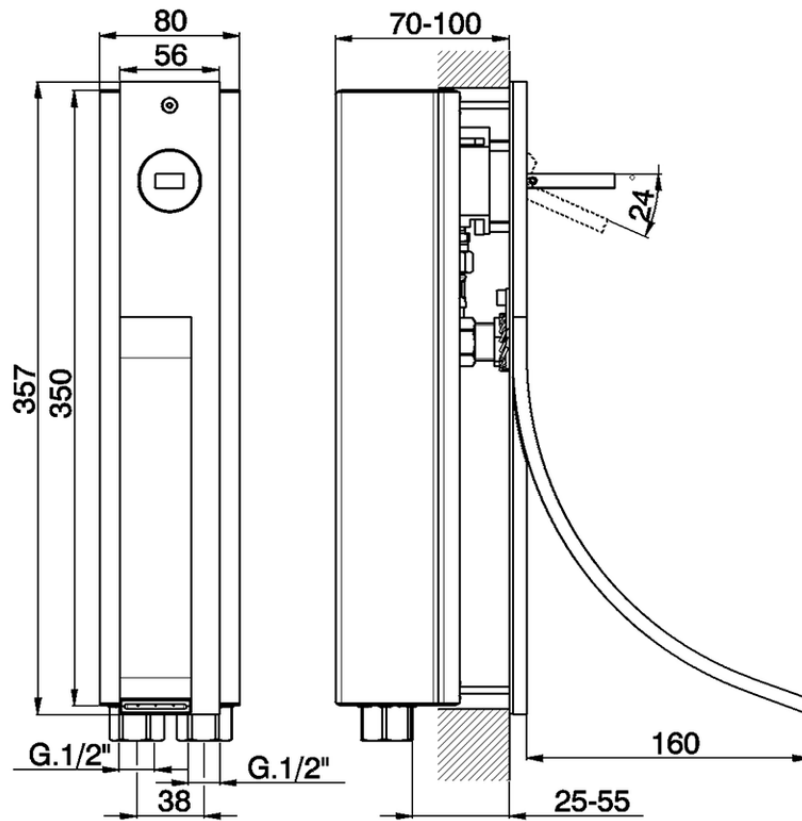

Vertical exposed single lever washbasin mixer WAVE_WA003511

WA003511

<https://en.cisal.it/vertical-exposed-single-lever-washbasin-mixer-wave-wa003511>

2026-04-26