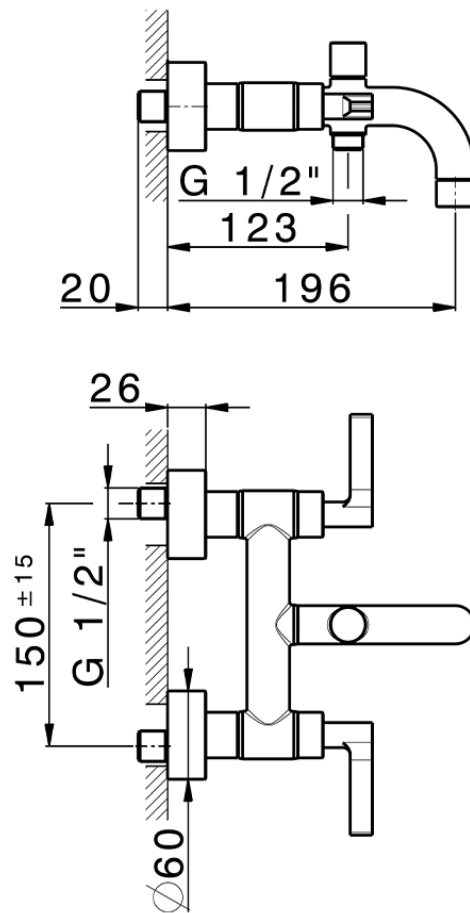

Bath mixer GRACE_GL000130

GL000130

<https://en.cisal.it/bath-mixer-grace-gl000130>

2026-04-28