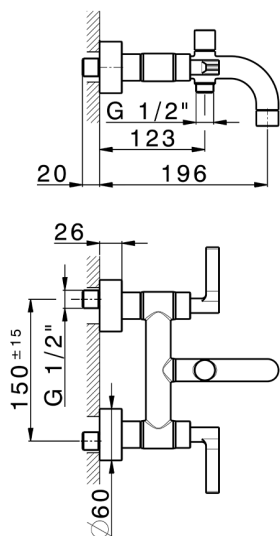

Bath mixer GRACE_GL000130

MODEL **GL000130**

Bath mixer, without shower set, 1/2" M flexible connection

AVAILABLE FINISHINGS

-  **21** 21 Chrome
-  **2F** 2F Brushed Nickel
-  **2W** 2W Brushed Gold
-  **5H** 5H Dark Brass Brushed
-  **5L** 5L Brushed Black Titanium
-  **6T** 6T Chrome/Matt Black