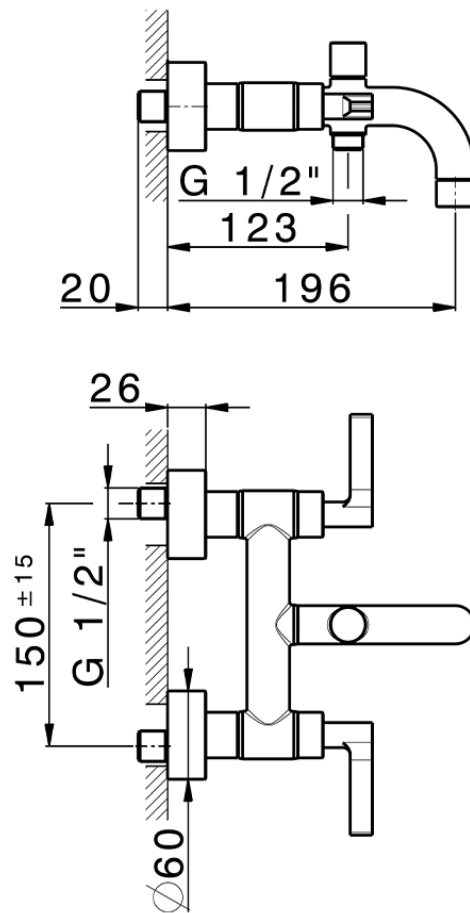

Bath mixer GRACE_GL000130

GL000130

<https://en.cisal.it/bath-mixer-grace-gl000130>

2026-06-14