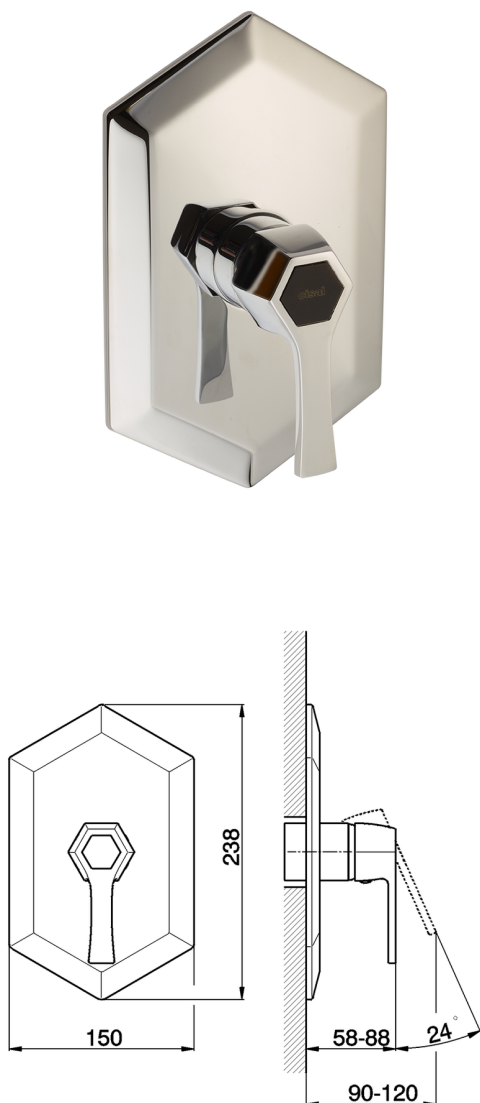

Exposed part for concealed S.L. shower valve **CHERIE_CH003000**

MODEL **CH003000**

Exposed part for concealed S.L. shower valve, without concealed part, for item ZA004310

AVAILABLE FINISHINGS

- 
6T 6T Chrome/Matt Black
- 
7C 7C Gold/Matt Black
- 
7D 7D Polished Nickel/Matt Black
- 
7E 7E Rose Gold/Matt Black

CHARACTERISTICS

Installation **Concealed**
 Required concealed parts **ZA004310**

Exposed part for concealed S.L. shower valve CHERIE_CH003000

CH003000

<https://en.cisal.it/exposed-part-for-concealed-s-l-shower-valve-cherie-ch003000>

Concealed part for single lever shower mixer CONCEALED_ZA004310

MODEL **ZA004310**

Concealed part for single lever shower mixer, with noise reducers, without trim kit

AVAILABLE FINISHINGS

04 04 Without finishing

CHARACTERISTICS

Concealed **1**
 Cartridge Spare Parts **ZZ93196000**
38 mm Cartridge

Piastra/Plate/Plaque/Platte/Placa

2-3mm: XX 22-56 YY 52-86

10mm: XX 15-45 YY 45-75

2026-02-03