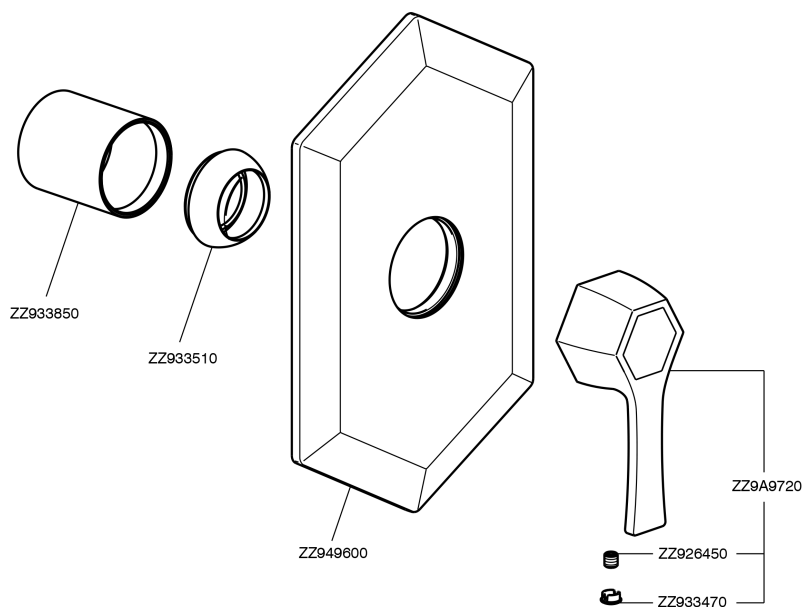

Exposed part for concealed S.L. shower valve **CHERIE_CH003000**

MODEL **CH003000**

Exposed part for concealed S.L. shower valve, without concealed part, for item ZA004310

AVAILABLE FINISHINGS

- 
6T 6T Chrome/Matt Black
- 
7C 7C Gold/Matt Black
- 
7D 7D Polished Nickel/Matt Black
- 
7E 7E Rose Gold/Matt Black

CHARACTERISTICS

Installation **Concealed**
 Required concealed parts **ZA004310**

Exposed part for concealed S.L. shower valve CHERIE_CH003000

CH003000

<https://en.cisal.it/exposed-part-for-concealed-s-l-shower-valve-cherie-ch003000>

Concealed part for single lever shower mixer CONCEALED_ZA004310

MODEL **ZA004310**

Concealed part for single lever shower mixer, with noise reducers, without trim kit

AVAILABLE FINISHINGS

04 04 Without finishing

CHARACTERISTICS

Concealed **1**
 Cartridge Spare Parts **ZZ93196000**
38 mm Cartridge

Piastra/Plate/Plaque/Platte/Placa

2-3mm: XX 22-56 YY 52-86

10mm: XX 15-45 YY 45-75

2026-02-03