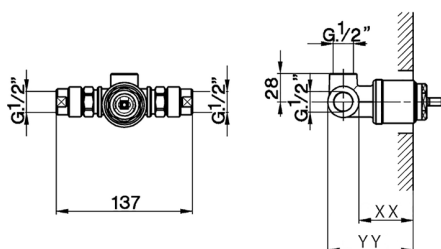

Concealed part for single lever shower mixer CONCEALED_ZA004310

MODEL **ZA004310**

Concealed part for single lever shower mixer, with noise reducers, without trim kit

AVAILABLE FINISHINGS

04 04 Without finishing

CHARACTERISTICS

Concealed **1**
 Cartridge Spare Parts **ZZ93196000**
38 mm Cartridge

Piastra/Plate/Plaque/Platte/Placa

2-3mm: XX 22-56 YY 52-86

10mm: XX 15-45 YY 45-75

2026-02-03