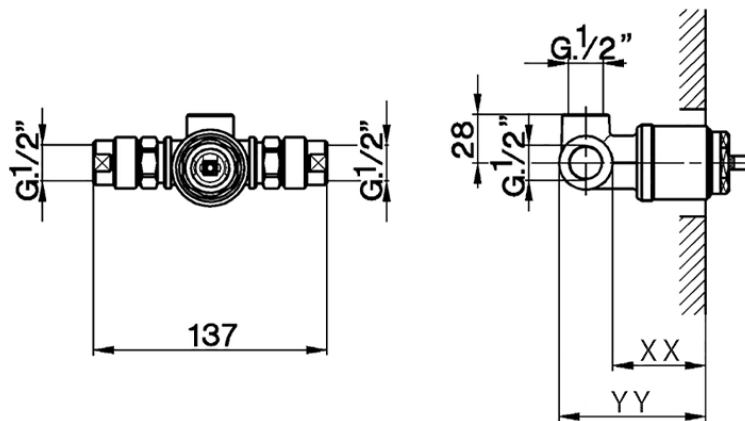

Exposed part for concealed S.L. shower valve CHERIE_CH003000

CH003000

<https://en.cisal.it/exposed-part-for-concealed-s-l-shower-valve-cherie-ch003000>

Piastra/Plate/Plaque/Platte/Placa

2-3mm: XX 22-56 YY 52-86

10mm: XX 15-45 YY 45-75

ZA004310

<https://en.cisal.it/concealed-part-for-single-lever-shower-mixer-concealed-za004310>

2026-02-03