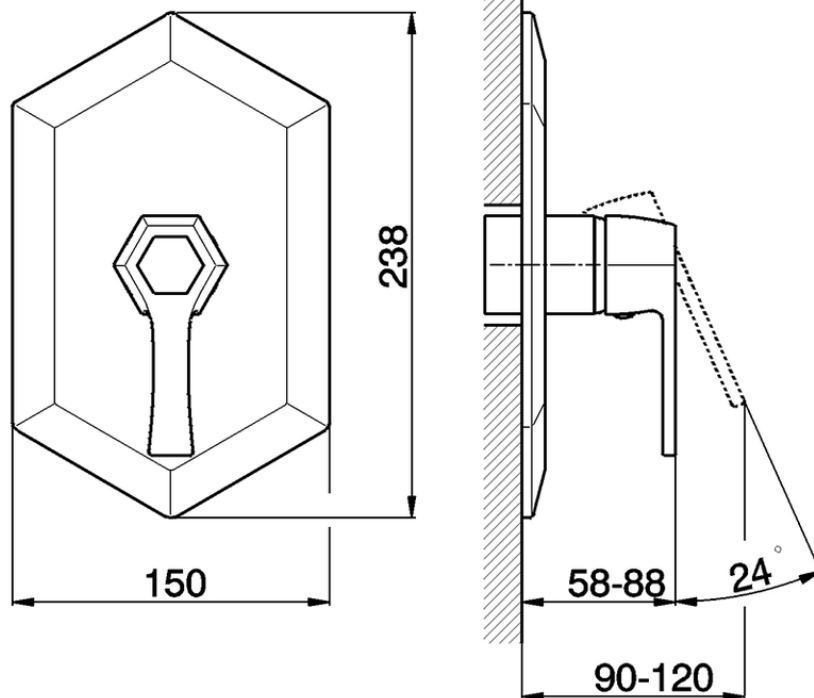

Exposed part for concealed S.L. shower valve CHERIE_CH003000

CH003000

<https://en.cisal.it/exposed-part-for-concealed-s-l-shower-valve-cherie-ch003000>

Piastra/Plate/Plaque/Platte/Placa

2-3mm: XX 22-56 YY 52-86

10mm: XX 15-45 YY 45-75

ZA004310

<https://en.cisal.it/concealed-part-for-single-lever-shower-mixer-concealed-za004310>

2026-02-03