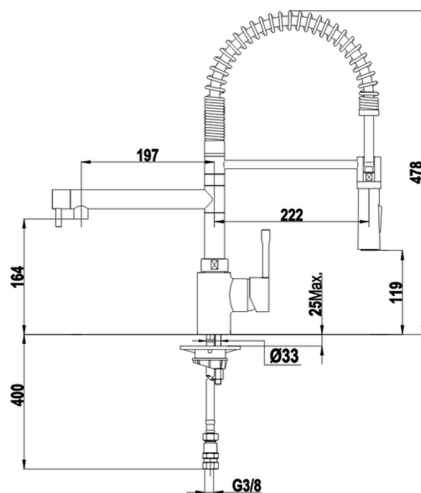

Single lever sink mixer with extrac.shower KITCHEN_LC000100

MODEL **LC000100**

Single lever sink mixer with extrac.shower,swivel spout,2 sprays handshower

AVAILABLE FINISHINGS

CHARACTERISTICS

Cartridge Spare Parts **ZZ95274000**

40 mm Cartridge

2026-06-14