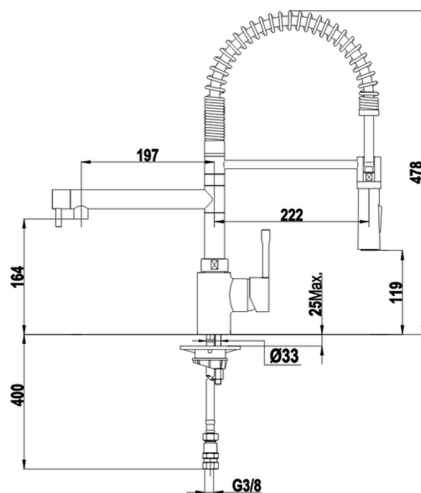

Single lever sink mixer with extrac.shower KITCHEN_LC000100

MODEL **LC000100**

Single lever sink mixer with extrac.shower,swivel spout,2 sprays handshower

AVAILABLE FINISHINGS

CHARACTERISTICS

Cartridge Spare Parts **ZZ95274000**

40 mm Cartridge

2026-05-19