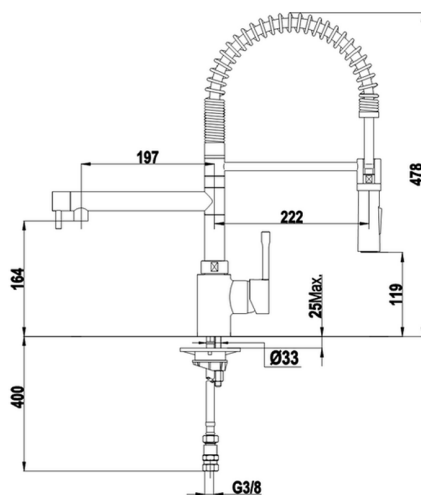

Single lever sink mixer with extrac.shower KITCHEN_LC000100

MODEL **LC000100**

Single lever sink mixer with extrac.shower,swivel spout,2 sprays handshower

AVAILABLE FINISHINGS

CHARACTERISTICS

Cartridge Spare Parts **ZZ95274000**

40 mm Cartridge

2026-04-08