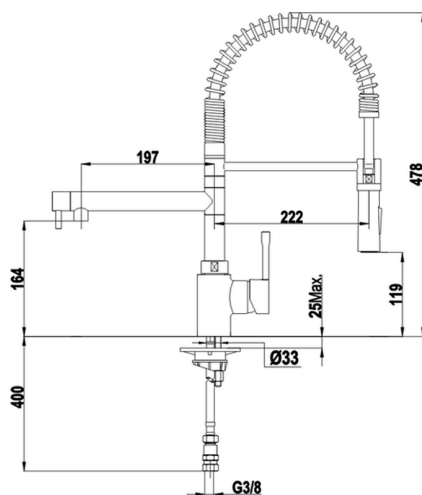

## Single lever sink mixer with extrac.shower KITCHEN\_LC000100

MODEL **LC000100**

Single lever sink mixer with extrac.shower,swivel spout,2 sprays handshower

AVAILABLE FINISHINGS

CHARACTERISTICS

Cartridge Spare Parts **ZZ95274000**

**40 mm Cartridge**

2026-04-28