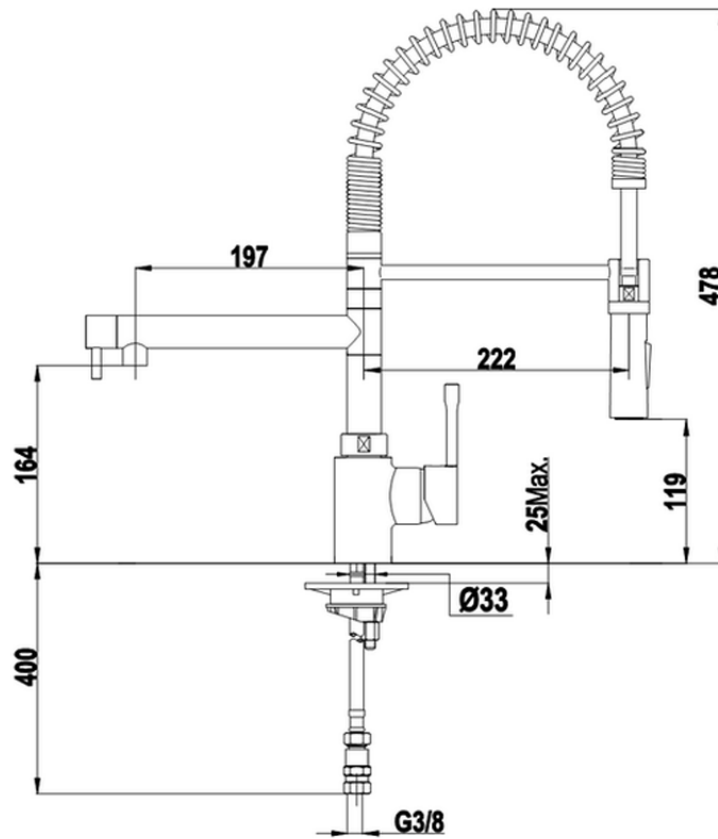

Single lever sink mixer with extrac.shower KITCHEN_LC000100

LC000100

<https://en.cisal.it/single-lever-sink-mixer-with-extrac-shower-kitchen-lc000100>

2026-04-28