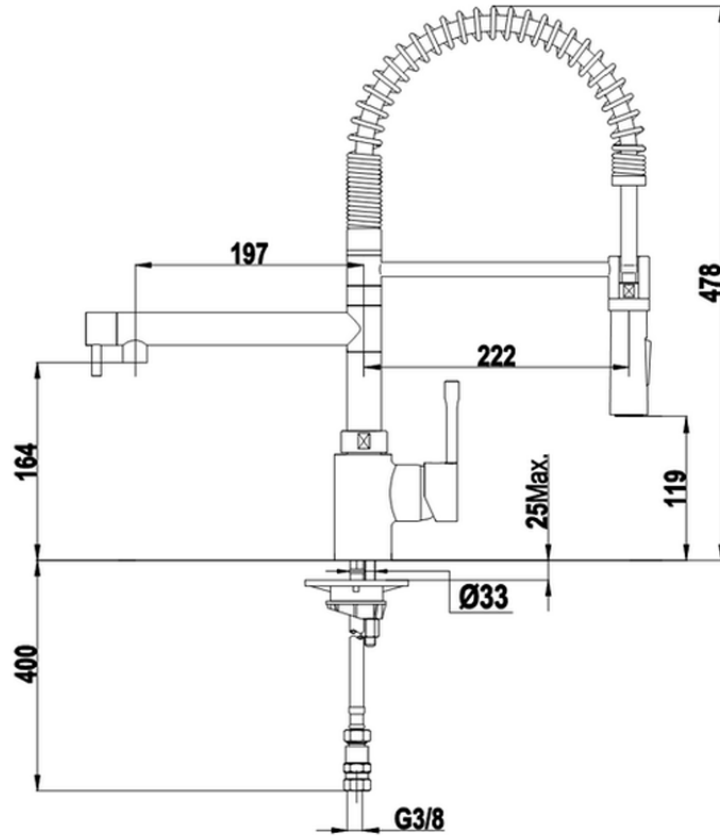

Single lever sink mixer with extrac.shower KITCHEN_LC000100

LC000100

<https://en.cisal.it/single-lever-sink-mixer-with-extrac-shower-kitchen-lc000100>

2026-06-13