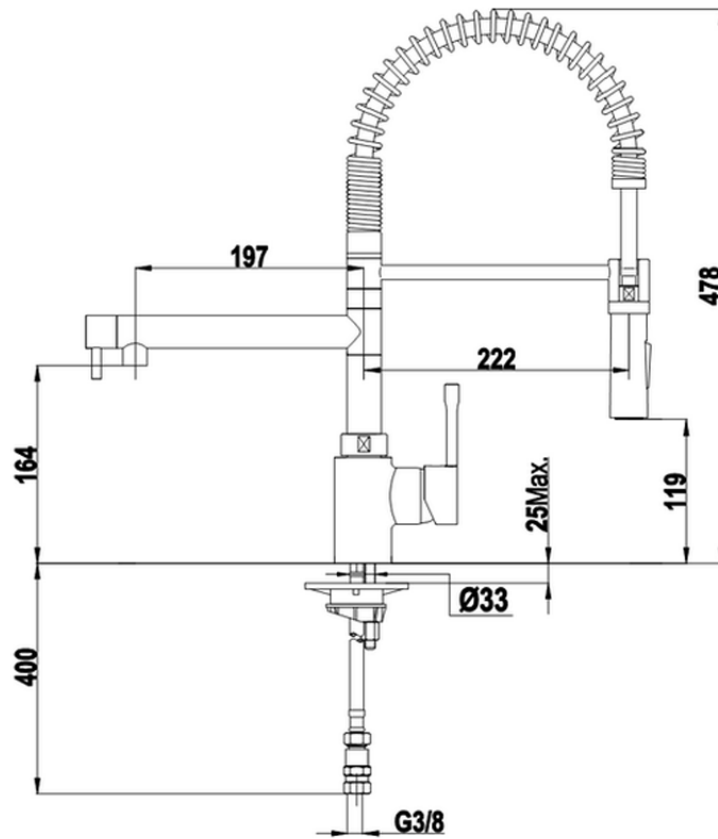

Single lever sink mixer with extrac.shower KITCHEN_LC000100

LC000100

<https://en.cisal.it/single-lever-sink-mixer-with-extrac-shower-kitchen-lc000100>

2026-04-08