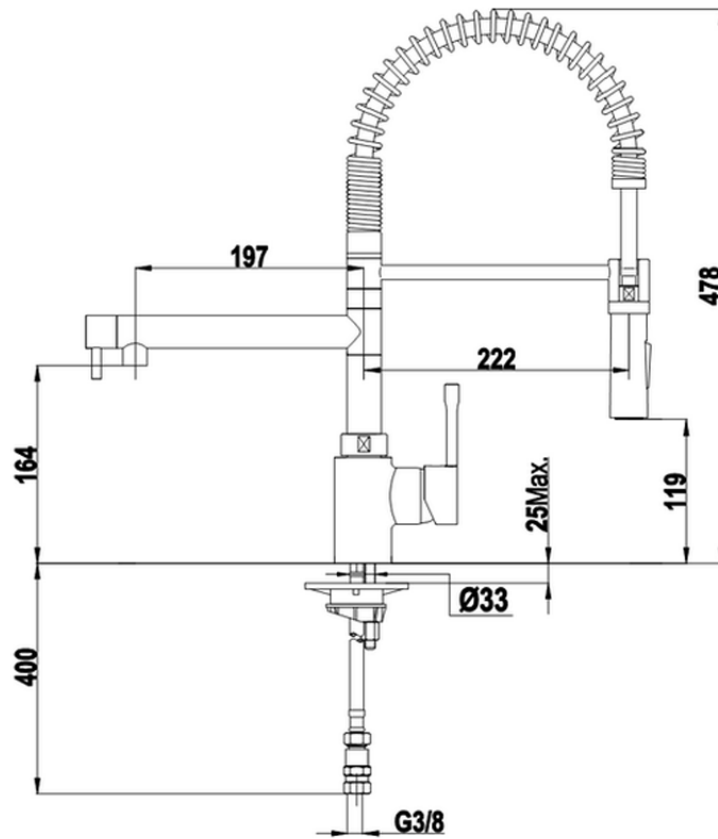

Single lever sink mixer with extrac.shower KITCHEN_LC000100

LC000100

<https://en.cisal.it/single-lever-sink-mixer-with-extrac-shower-kitchen-lc000100>

2026-05-19