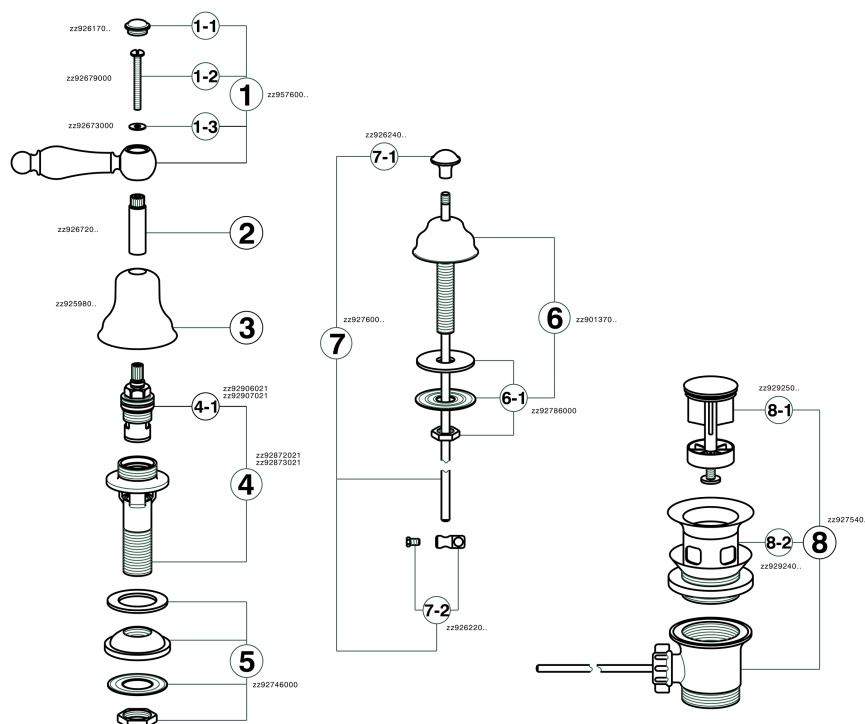

## Bidet 3-holes mixer ARCANA TOSCANA\_TS001210

MODEL **TS001210**

Bidet 3-holes mixer, with automatic 1"1/4 automatic pop-up waste, without spout

### AVAILABLE FINISHINGS

-  **21** 21 Chrome
-  **24** 24 Gold
-  **26** 26 Old Copper
-  **27** 27 Old Bronze
-  **2A** 2A Satin Brushed Nickel
-  **74** 74 Chrome/Gold

### CHARACTERISTICS

## Bidet 3-holes mixer ARCANA TOSCANA\_TS001210

TS001210

<https://en.cisal.it/bidet-3-holes-mixer-arcana-toscana-ts001210>

2024-12-22