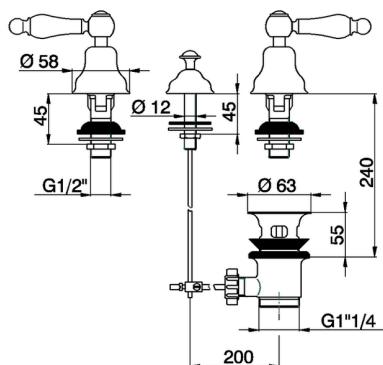

AVAILABLE FINISHINGS

- **21** 21 Chrome
- **24** 24 Gold
- **26** 26 Old Copper
- **27** 27 Old Bronze
- **2A** 2A Satin Brushed Nickel
- **74** 74 Chrome/Gold