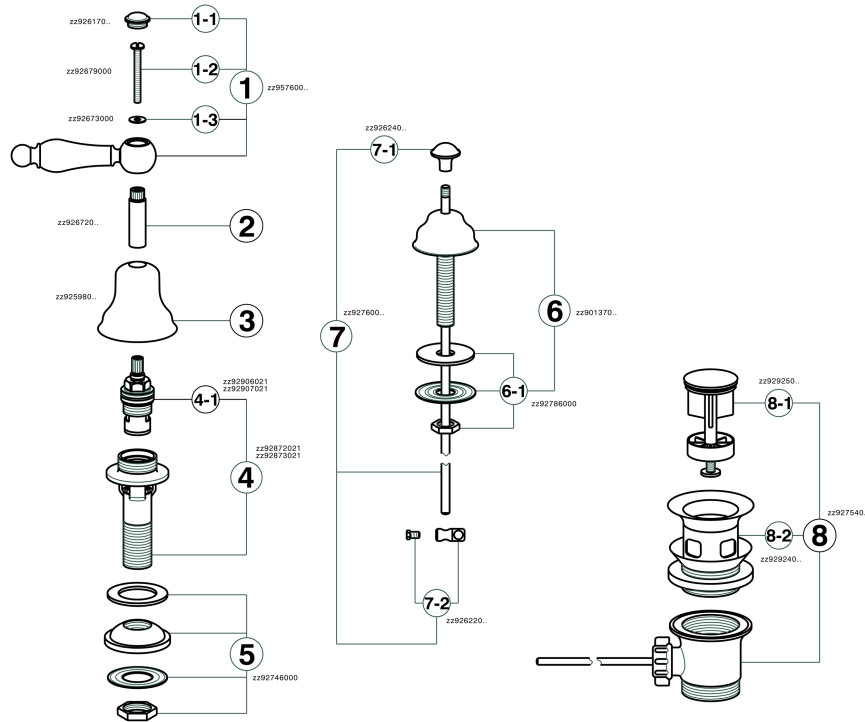

## Bidet 3-holes mixer ARCANA TOSCANA\_TS001210

MODEL **TS001210**

Bidet 3-holes mixer, with automatic 1"1/4 automatic pop-up waste, without spout

### AVAILABLE FINISHINGS

-  **21** 21 Chrome
-  **24** 24 Gold
-  **26** 26 Old Copper
-  **27** 27 Old Bronze
-  **2A** 2A Satin Brushed Nickel
-  **74** 74 Chrome/Gold

### CHARACTERISTICS

## Bidet 3-holes mixer ARCANA TOSCANA\_TS001210

TS001210

<https://en.cisal.it/bidet-3-holes-mixer-arcana-toscana-ts001210>

2024-12-22