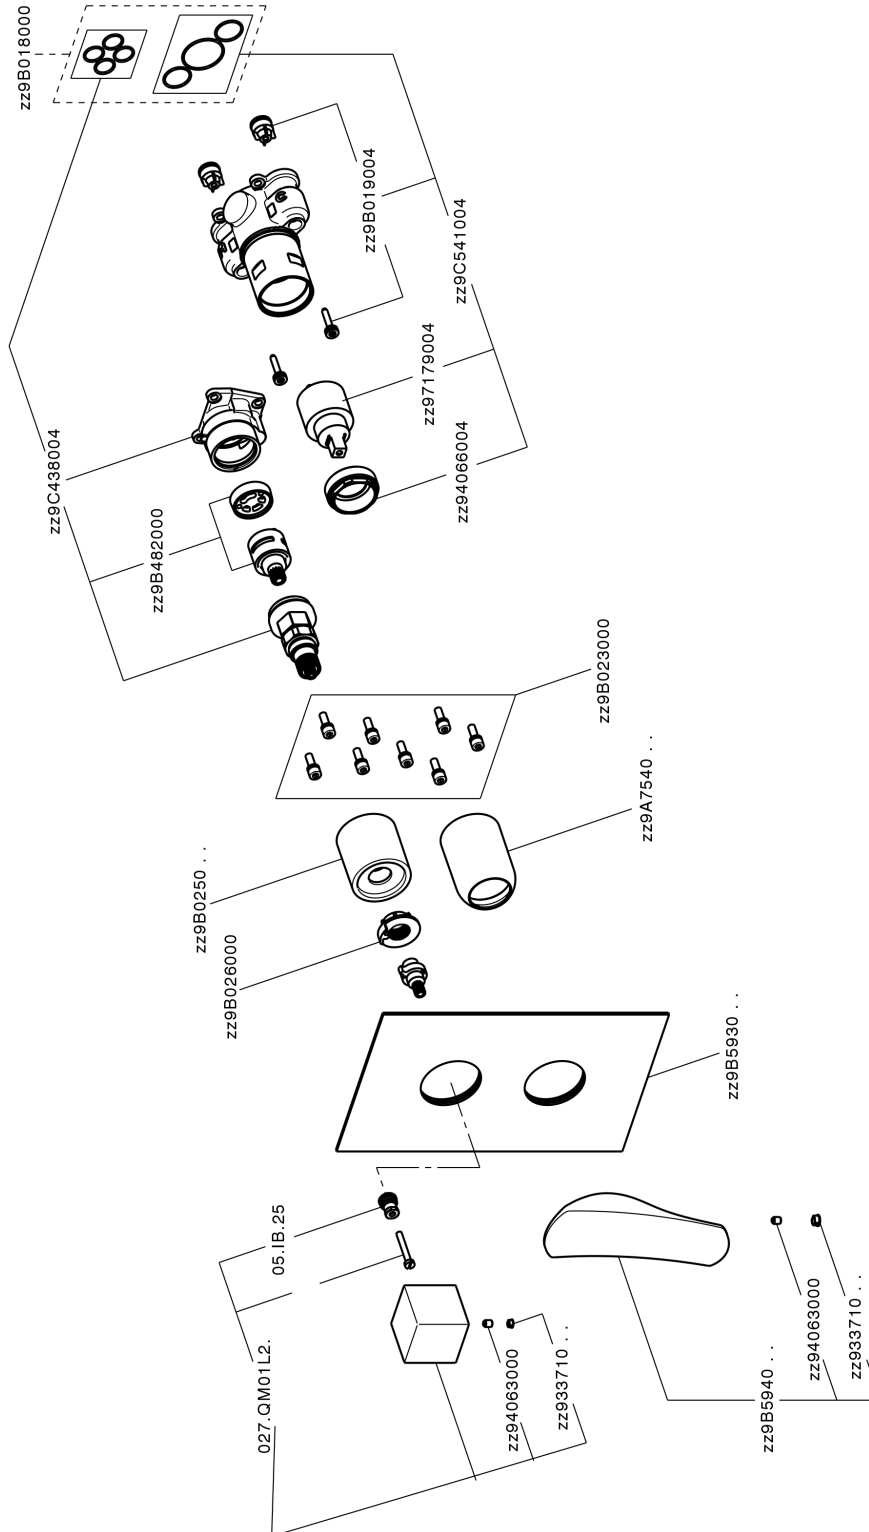

Exposed part for Single Lever One Box Valve ONE BOX_RA0BM030

RA0BM030

<https://en.cisal.it/exposed-part-for-single-lever-one-box-valve-one-box-ra0bm030>

One Box Universal Concealed Part ONE BOX_ZA00B031

ZA00B031

<https://en.cisal.it/one-box-universal-concealed-part-one-box-za00b031>

One Box Universal Concealed Part ONE BOX_ZA00B030

ZA00B030

<https://en.cisal.it/one-box-universal-concealed-part-one-box-za00b030>

2024-12-22