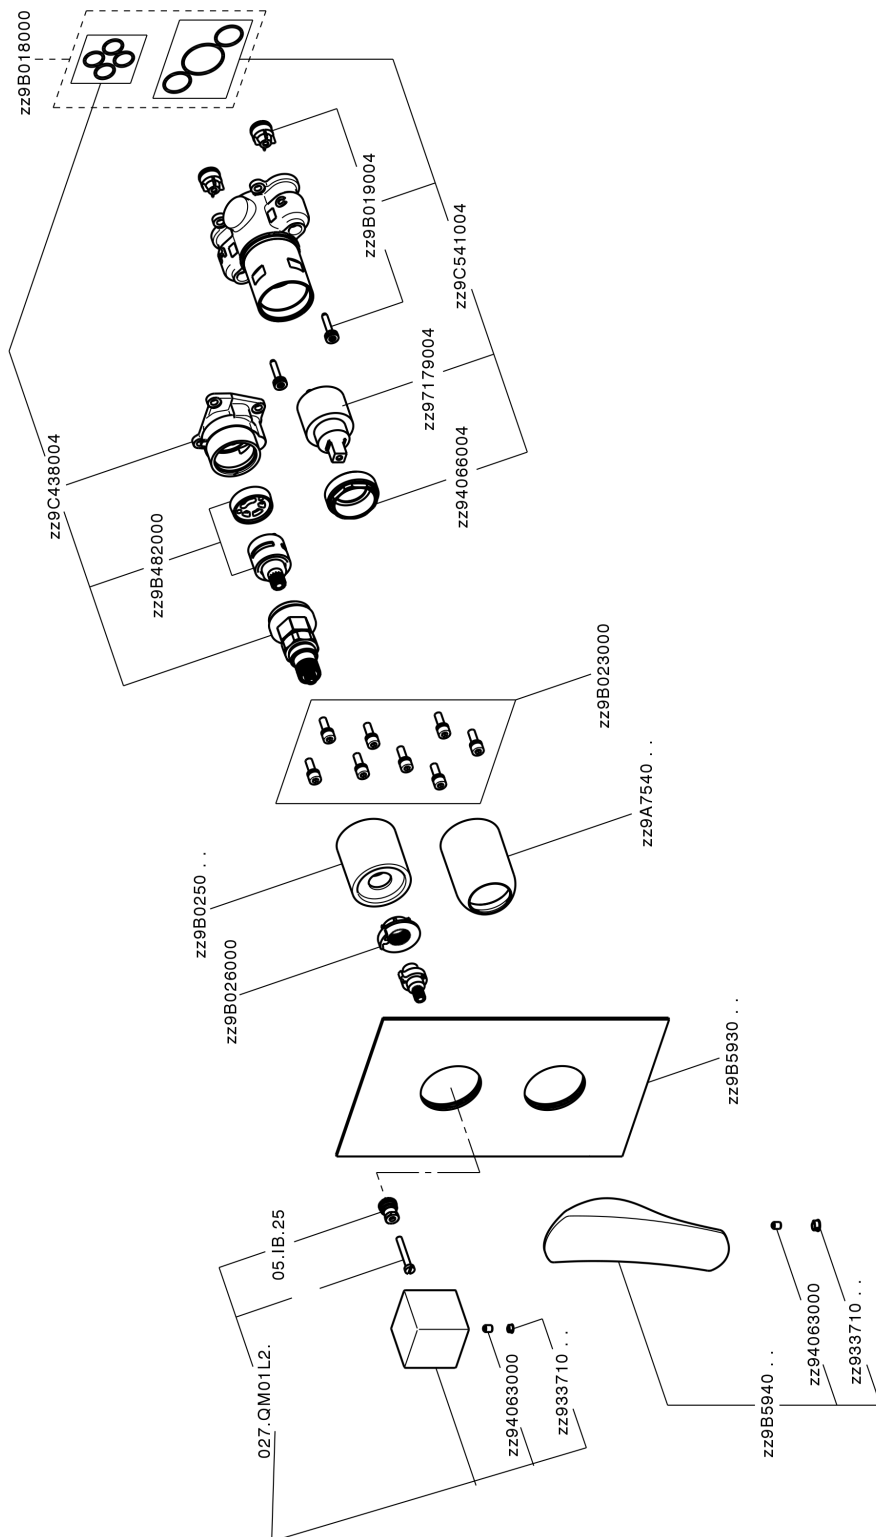

Exposed part for Single Lever One Box Valve ONE BOX_RA0BM030

RA0BM030

<https://en.cisal.it/exposed-part-for-single-lever-one-box-valve-one-box-ra0bm030>

One Box Universal Concealed Part ONE BOX_ZA00B031

ZA00B031

<https://en.cisal.it/one-box-universal-concealed-part-one-box-za00b031>

One Box Universal Concealed Part ONE BOX_ZA00B030

ZA00B030

<https://en.cisal.it/one-box-universal-concealed-part-one-box-za00b030>

2024-12-22