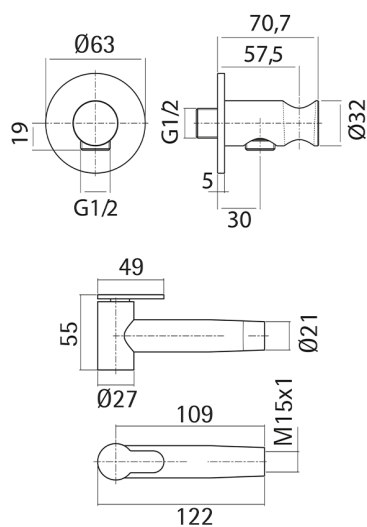

Hygienic shower set, complete Inox AISI 304 XION_XI007910

MODEL **XI007910**

Hygienic shower set, complete Inox AISI 316L, round wall bracket, toilet-jet handshower, 120 cm Stainless Steel flexible hose

AVAILABLE FINISHINGS

D1 D1 Brushed Inox

CHARACTERISTICS

Toilet-jet handshower

Toilet-jet Handshower

Shut-off Hand shower, for sanitary cleaning.

2026-05-15