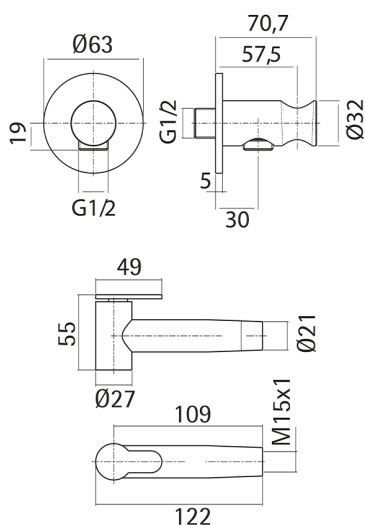

## Hygienic shower set, complete Inox AISI 304 XION\_XI007910

MODEL **XI007910**

Hygienic shower set, complete Inox AISI 316L, round wall bracket, toilet-jet handshower, 120 cm Stainless Steel flexible hose

AVAILABLE FINISHINGS

**D1** D1 Brushed Inox

CHARACTERISTICS

**Toilet-jet handshower**