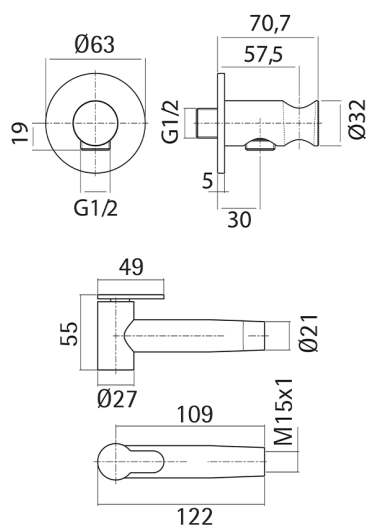

Hygienic shower set, complete Inox AISI 304 XION_XI007910

MODEL **XI007910**

Hygienic shower set, complete Inox AISI 316L, round wall bracket, toilet-jet handshower, 120 cm Stainless Steel flexible hose

AVAILABLE FINISHINGS

D1 D1 Brushed Inox

CHARACTERISTICS

Toilet-jet handshower

Toilet-jet Handshower

Shut-off Hand shower, for sanitary cleaning.

2026-04-06