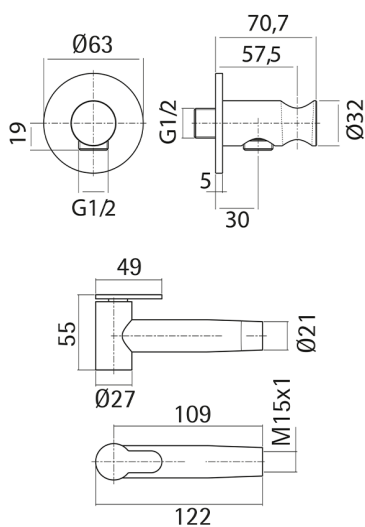

Hygienic shower set, complete Inox AISI 304 XION_XI007910

MODEL **XI007910**

Hygienic shower set, complete Inox AISI 316L, round wall bracket, toilet-jet handshower, 120 cm Stainless Steel flexible hose

AVAILABLE FINISHINGS

D1 D1 Brushed Inox

CHARACTERISTICS

Toilet-jet handshower

Toilet-jet Handshower

Shut-off Hand shower, for sanitary cleaning.

2026-06-25