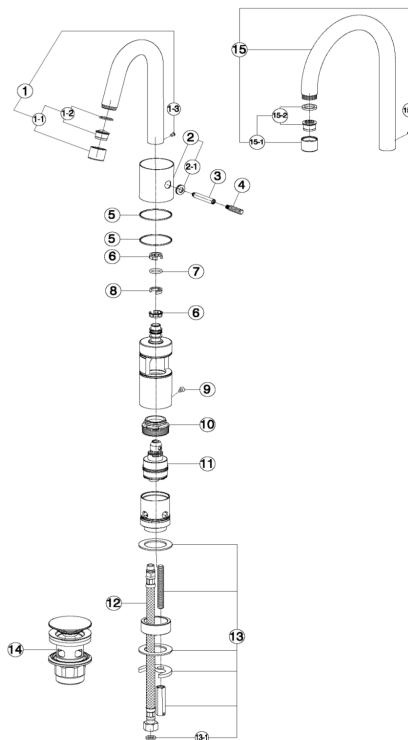

Single lever sink mixer KITCHEN_ST000530

cisal

ST 00051 - ST 00053

NR.	DESCRIZIONE DESCRIPTION BESCHREIBUNG DESCRIPTION	N.CODICE CODE NO. WERSKNR. NR.CODE	NR.	DESCRIZIONE DESCRIPTION BESCHREIBUNG DESCRIPTION	N.CODICE CODE NO. WERSKNR. NR.CODE	NR.	DESCRIZIONE DESCRIPTION BESCHREIBUNG DESCRIPTION	N.CODICE CODE NO. WERSKNR. NR.CODE
1	Canna sagomata Ø24 interasse 108 Swinging spout 108 Ø24 Auslauf-Rohr-U-108 Ø24 Bec orientable 108 Ø24	ZZ937980	5	Rondella antifrizione Dichtung fuer Huelse Washer for covering tube Joint pour bague couverture	ZZ937940	13	Set installazione monocomando monoforo Installation set single hole Befestigungsset Set installation	ZZ928990
1-1	Aeratore M.22x1 IA Cascade Mousseur M.22x1 IA Cascade Perlator M.22x1 IA Cascade Mousseur M.22x1 IA Cascade	ZZ932830	6	Anello per canna Ring for spout Ring fuer Auslauf Bague pour bec	ZZ941020	13-1	Guarnizione fibra 3/8" Gasket rubber 3/8" Fiberdichtung 3/8" Joint en fibre 3/8"	ZZ926960
1-2	Cartuccia per aeratore M. 22x1 Cascade Mousseur cartridge M.22x1 Cascade Kart. f/Perlator M.22x1 Cascade Cartouche x mousseur M.22x1 Cascade	ZZ933390	7	O.R. 11 NBR 75 SH. O.R. 11 NBR 75 SH. O.R. 11 NBR 75 SH. O.R. 11 NBR 75 SH.	ZZ926900	14	Piletta Rapid 1 1/4" per lavabo Waste Rapid 1 1/4" for basin Ablauf Rapid 1 1/4" fuer Waschtisch Crépine Rapid 1 1/4" pour lavabo	ZA001620
1-3	Vite M.4x4,5 tc. tc. Screw M.4x4,5 Schraube M.4x4,5 Vis M.4x4,5	ZZ941010	8	Rondella antifrizione Dichtung fuer Huelse Washer for covering tube Joint pour bague couverture	ZZ941030	15	Canna alta Ø24 interasse 172 Swinging spout 172 Ø24 Auslauf-Rohr-U-172 Ø24 Bec orientable 172 Ø24	ZZ938000
2	Canotto copricartuccia Tube for escutcheon Huelse f.Abdeckkappe Canot couvre-cartouche	ZZ937890	9	Vite M.4x8 Screw M.4x8 Schraube M.4x8 Vis M.4x8	ZZ938030	15-1	Aeratore M.22x1 IA Cascade Mousseur M.22x1 IA Cascade Perlator M.22x1 IA Cascade Mousseur M.22x1 IA Cascade	ZZ932830
2-1	Guarnizione per canotto copricartuccia Gasket for tube for escutcheon Dichtung Huelse f.Abdeckkappe Joint pour canot couvre-cartouche	ZZ937900	10	Calotta bloccaggio cartuccia deviatore Nut 6-way ceramic diverter Mutter Ecrou de bloquage	ZZ936430	15-2	Cartuccia per aeratore M. 22x1 Cascade Mousseur cartridge M.22x1 Cascade Kart. f/Perlator M.22x1 Cascade Cartouche x mousseur M.22x1 Cascade	ZZ933390
3	Asta leva monocomando Rod for Lever Stange fuer Hebel Tige levier mitigeur	ZZ937910	11	Cartuccia monocomando Mixing valve Kartusche Cartouche mitigeurs	ZZ937920	15-3	Vite M.4x4,5 tc. tc. Screw M.4x4,5 Schraube M.4x4,5 Vis M.4x4,5	ZZ941010
4	Terminale leva "LS" Knob for lever "LS" Design Griffelement "LS" Embout levier "LS"	LS010000	12	Flessibile M.11x1 3/8" L.365 Flex M.11x1 3/8" L.365 Anschluss Schlauch M.11x1 3/8" L.365 Flex M.11x1 3/8" L.365	ZZ928420			

ST000530

<https://en.cisal.it/single-lever-sink-mixer-kitchen-st000530>

2025-01-05