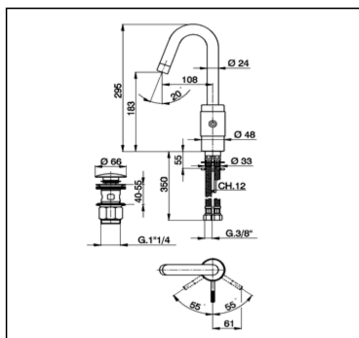

Single lever sink mixer KITCHEN_ST000530

cisal

ST 00051 - ST 00053

NR.	DESCRIZIONE DESCRIPTION BESCHREIBUNG DESCRIPTION	N.CODICE CODE NO. WERSKNR. NR.CODE	NR.	DESCRIZIONE DESCRIPTION BESCHREIBUNG DESCRIPTION	N.CODICE CODE NO. WERSKNR. NR.CODE	NR.	DESCRIZIONE DESCRIPTION BESCHREIBUNG DESCRIPTION	N.CODICE CODE NO. WERSKNR. NR.CODE
1	Canna sagomata Ø24 interasse 108 Swinging spout 108 Ø24 Auslauf-Rohr-U-108 Ø24 Bec orientable 108 Ø24	ZZ937980	5	Rondella antifrizione Dichtung fuer Huelse Washer for covering tube Joint pour bague couverture	ZZ937940	13	Set installazione monocomando monoforo Installation set single hole Befestigungsset Set installation	ZZ928990
1-1	Aeratore M.22x1 IA Cascade Mousseur M.22x1 IA Cascade Perlator M.22x1 IA Cascade Mousseur M.22x1 IA Cascade	ZZ932830	6	Anello per canna Ring for spout Ring fuer Auslauf Bague pour bec	ZZ941020	13-1	Guarnizione fibra 3/8" Gasket rubber 3/8" Fiberdichtung 3/8" Joint en fibre 3/8"	ZZ926960
1-2	Cartuccia per aeratore M. 22x1 Cascade Mousseur cartridge M.22x1 Cascade Kart. f/Perlator M.22x1 Cascade Cartouche x mousseur M.22x1 Cascade	ZZ933390	7	O.R. 11 NBR 75 SH. O.R. 11 NBR 75 SH. O.R. 11 NBR 75 SH. O.R. 11 NBR 75 SH.	ZZ926900	14	Piletta Rapid 1 1/4" per lavabo Waste Rapid 1 1/4" for basin Ablauf Rapid 1 1/4" fuer Waschtisch Crépine Rapid 1 1/4" pour lavabo	ZA001620
1-3	Vite M.4x4,5 tc. tc. Screw M.4x4,5 Schraube M.4x4,5 Vis M.4x4,5	ZZ941010	8	Rondella antifrizione Dichtung fuer Huelse Washer for covering tube Joint pour bague couverture	ZZ941030	15	Canna alta Ø24 interasse 172 Swinging spout 172 Ø24 Auslauf-Rohr-U-172 Ø24 Bec orientable 172 Ø24	ZZ938000
2	Canotto copricartuccia Tube for escutcheon Huelse f.Abdeckkappe Canot couvre-cartouche	ZZ937890	9	Vite M.4x8 Screw M.4x8 Schraube M.4x8 Vis M.4x8	ZZ938030	15-1	Aeratore M.22x1 IA Cascade Mousseur M.22x1 IA Cascade Perlator M.22x1 IA Cascade Mousseur M.22x1 IA Cascade	ZZ932830
2-1	Guarnizione per canotto copricartuccia Gasket for tube for escutcheon Dichtung Huelse f.Abdeckkappe Joint pour canot couvre-cartouche	ZZ937900	10	Calotta bloccaggio cartuccia deviatore Nut 6-way ceramic diverter Mutter Ecrou de bloquage	ZZ936430	15-2	Cartuccia per aeratore M. 22x1 Cascade Mousseur cartridge M.22x1 Cascade Kart. f/Perlator M.22x1 Cascade Cartouche x mousseur M.22x1 Cascade	ZZ933390
3	Asta leva monocomando Rod for Lever Stange fuer Hebel Tige levier mitigeur	ZZ937910	11	Cartuccia monocomando Mixing valve Kartusche Cartouche mitigeurs	ZZ937920	15-3	Vite M.4x4,5 tc. tc. Screw M.4x4,5 Schraube M.4x4,5 Vis M.4x4,5	ZZ941010
4	Terminale leva "LS" Knob for lever "LS" Design Griffelement "LS" Embout levier "LS"	LS010000	12	Flessibile M.11x1 3/8" L.365 Flex M.11x1 3/8" L.365 Anschluss Schlauch M.11x1 3/8" L.365 Flex M.11x1 3/8" L.365	ZZ928420			

ST000530

<https://en.cisal.it/single-lever-sink-mixer-kitchen-st000530>

2025-01-05