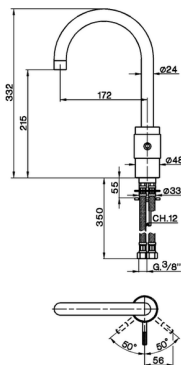

### CHARACTERISTICS

Cartridge Spare Parts **ZZ93792000**

**38 mm Cartridge**