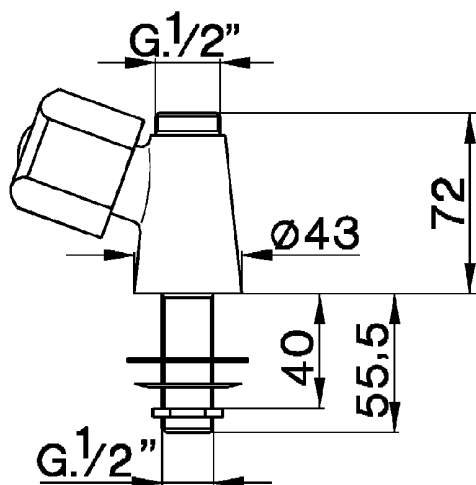

Pillar tap TR_TR100740

MODEL **TR100740**

Pillar tap, without automatic pop-up waste, without handle, without spout

AVAILABLE FINISHINGS

21 21 Chrome

CHARACTERISTICS

2026-04-28