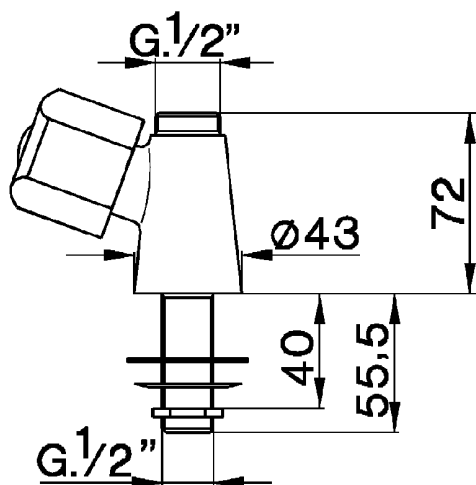

## Pillar tap TR\_TR100740

MODEL **TR100740**

Pillar tap, without automatic pop-up waste, without handle, without spout

AVAILABLE FINISHINGS

CHARACTERISTICS

2026-04-08