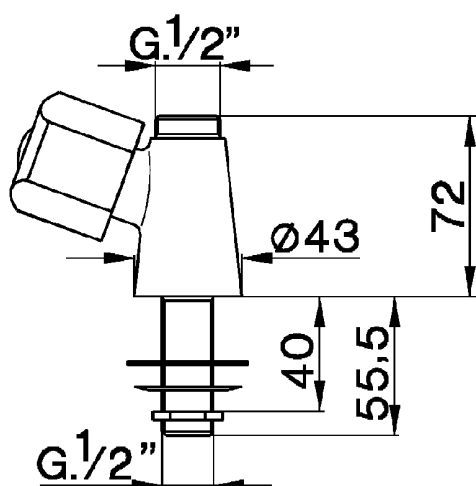

Pillar tap TR_TR100740

MODEL **TR100740**

Pillar tap, without automatic pop-up waste, without handle, without spout

AVAILABLE FINISHINGS

CHARACTERISTICS

2026-05-19