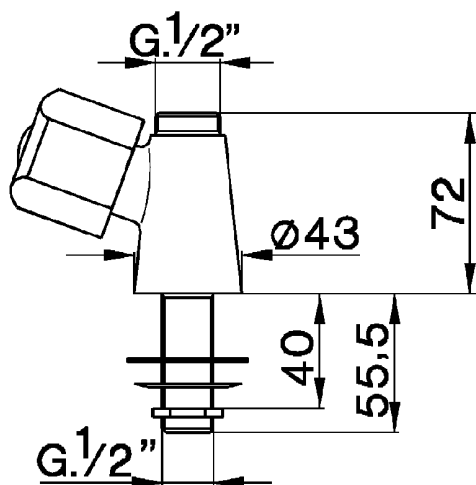

Pillar tap TR_TR100740

MODEL **TR100740**

Pillar tap, without automatic pop-up waste, without handle, without spout

AVAILABLE FINISHINGS

CHARACTERISTICS

2026-06-14