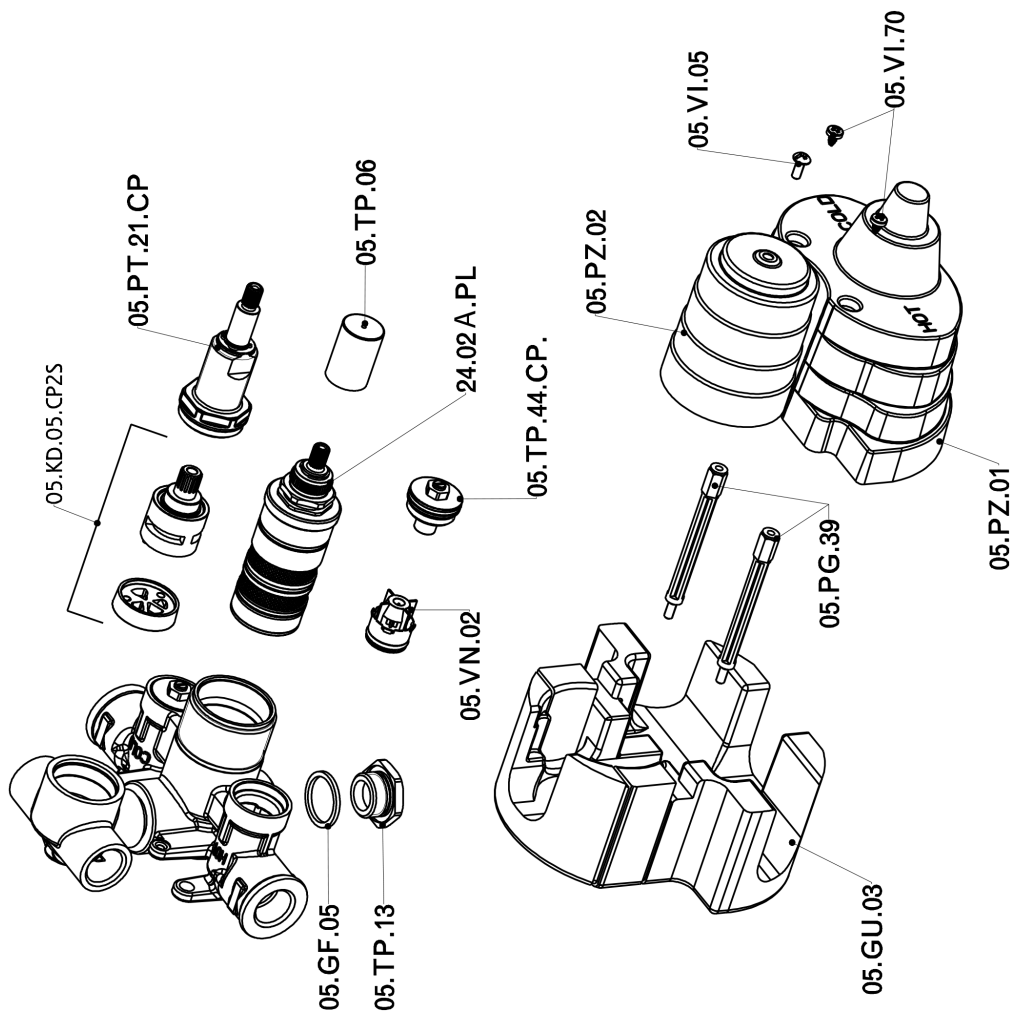

## Exposed part for con thermo shower valve, 2-outlet CUBIC\_CU018100

CU018100

<https://en.cisal.it/exposed-part-for-con-thermo-shower-valve-2-outlet-cubic-cu018100>

## Concealed thermostatic shower valve, 2-outlets CONCEALED\_ZA018101

ZA018101

<https://en.cisal.it/concealed-thermostatic-shower-valve-2-outlets-concealed-za018101>

2026-06-14