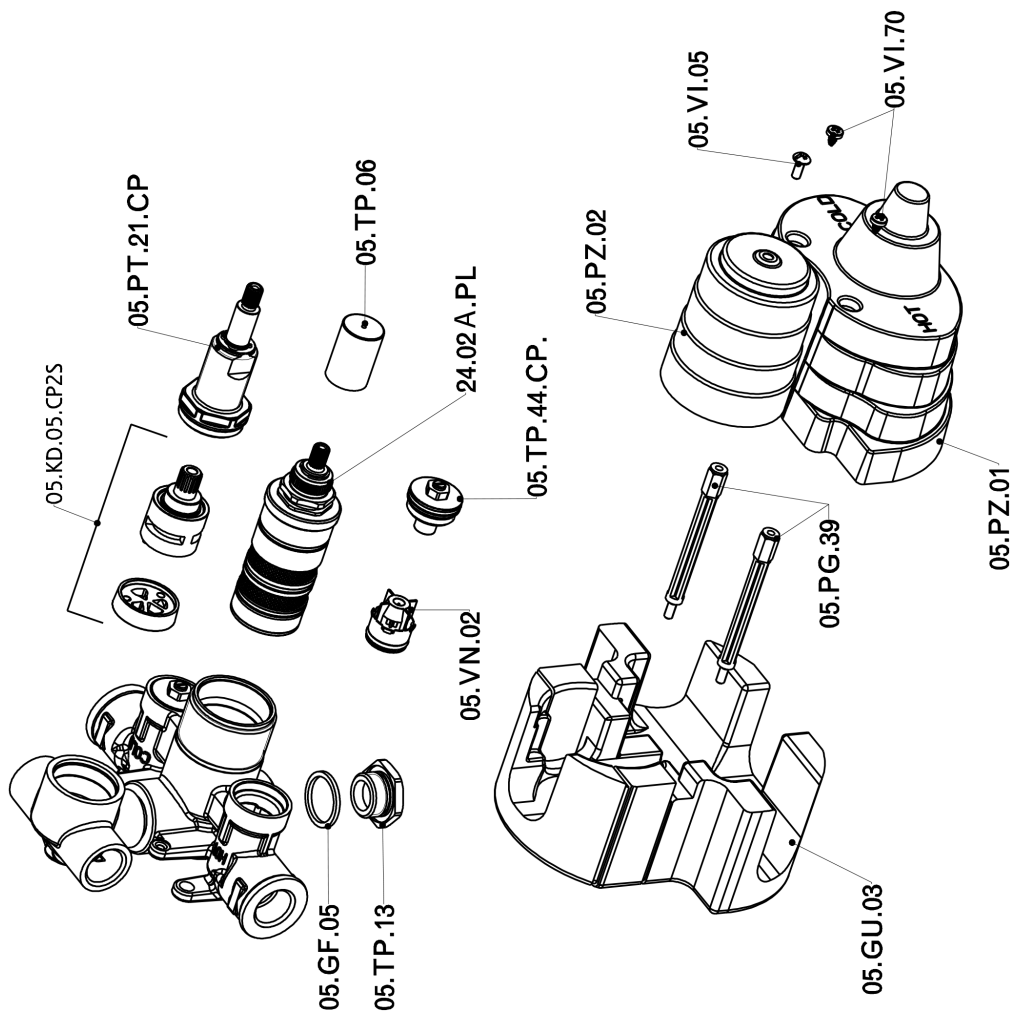

## Exposed part for con thermo shower valve, 2-outlet CUBIC\_CU018100

CU018100

<https://en.cisal.it/exposed-part-for-con-thermo-shower-valve-2-outlet-cubic-cu018100>

## Concealed thermostatic shower valve, 2-outlets CONCEALED\_ZA018101

ZA018101

<https://en.cisal.it/concealed-thermostatic-shower-valve-2-outlets-concealed-za018101>

2026-05-17