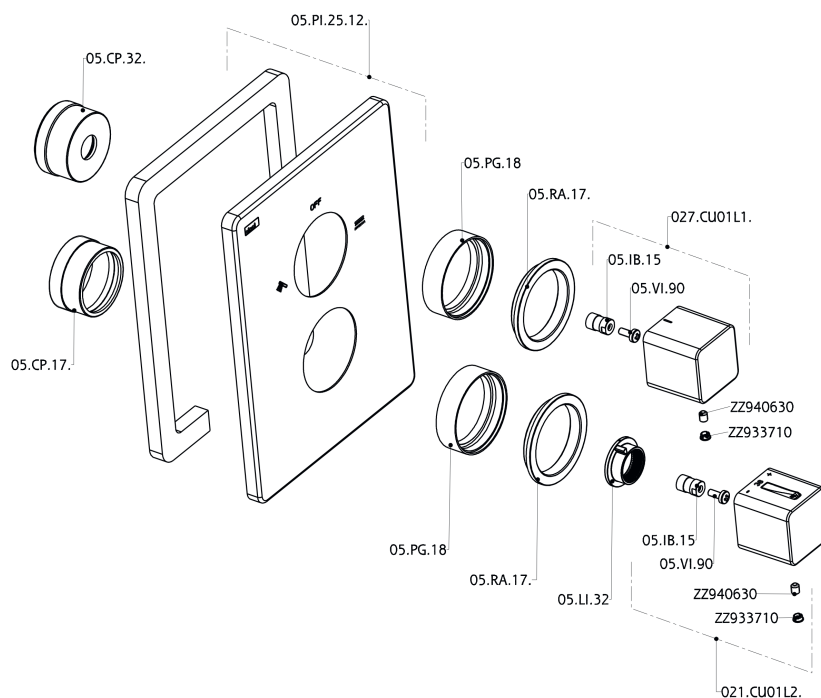

## Exposed part for con thermo shower valve, 2-outlet CUBIC\_CU018100

CU018100

<https://en.cisal.it/exposed-part-for-con-thermo-shower-valve-2-outlet-cubic-cu018100>

## Concealed thermostatic shower valve, 2-outlets CONCEALED\_ZA018101

ZA018101

<https://en.cisal.it/concealed-thermostatic-shower-valve-2-outlets-concealed-za018101>

2026-05-17