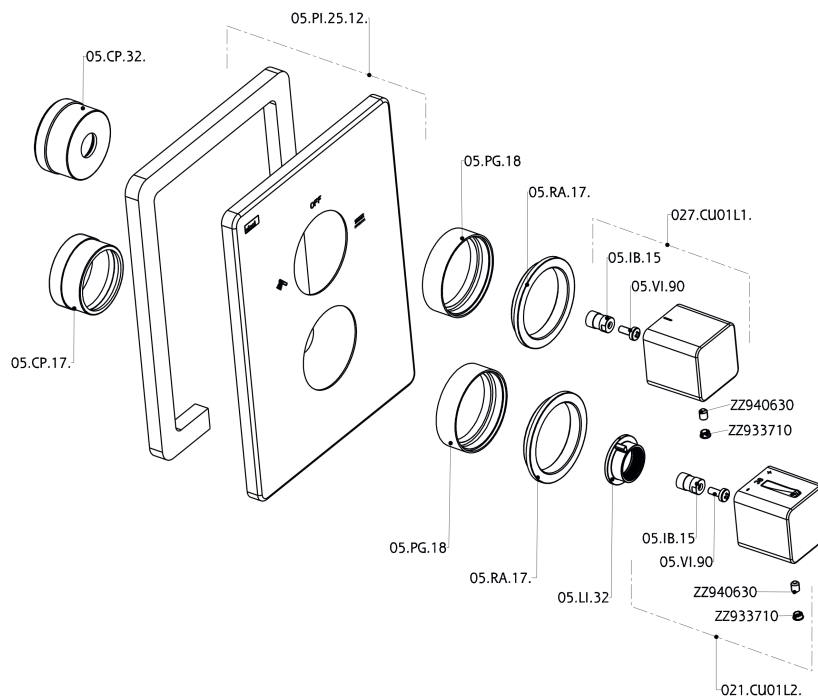

## Exposed part for con thermo shower valve, 2-outlet CUBIC\_CU018100

CU018100

<https://en.cisal.it/exposed-part-for-con-thermo-shower-valve-2-outlet-cubic-cu018100>

## Concealed thermostatic shower valve, 2-outlets CONCEALED\_ZA018101

ZA018101

<https://en.cisal.it/concealed-thermostatic-shower-valve-2-outlets-concealed-za018101>

2026-06-14